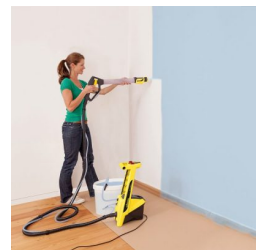

Wagner Flexio 950 Sprayer

\$455.00
INCL. GST

Product Images

Short Description

Powerful, efficient and versatile – the Wagner Flexio 950 (which replaces the Flexio 995) is perfect for interior walls and ceilings and general finishing work around the house and garden such as gutters, doors, window frames, furniture and more. No dilution required.

Description

The Revolutionary i-Spray technology (WallPerfect spray-lance) provides maximum control with full coverage. Instead of applying two coats of paint with a brush or roller, spray the same amount of paint in much less than half the time.

The Flexio 950 has a convenient, lightweight spray lance for easy painting of high walls and ceilings and large surface areas without the need for a ladder.

Paint is drawn directly from the paint can reducing the need for messy handling and refills. Simply mask the surrounding areas and you are ready to go.

- Paint is drawn directly from the can avoiding the need for messy handling and refills
- Convenient spray lance for easy painting of high walls, ceilings and large surface areas
- Comes with an additional PerfectSpray attachment which turns the Flexio 995 into a painting all-rounder