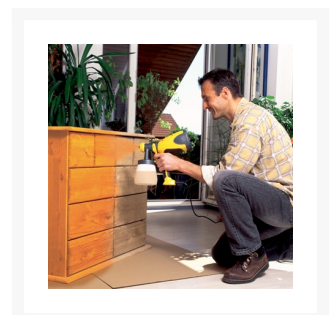

Wagner W100 Wood & Metal Sprayer

\$110.00
INCL. GST

Product Images

Short Description

Suitable for small to medium sized precision spraying tasks, the Wagner W100 Wood & Metal Sprayer is an excellent choice for spraying doors, skirting boards, architraves, furniture, wooden toys, some metal surfaces and much more

Description

Suitable for small to medium sized precision spraying tasks, the Wagner W100 Wood & Metal Sprayer is an excellent choice for spraying doors, skirting boards, architraves, furniture, wooden toys, some metal surfaces and much more.

The new generation of Wagner Wood & Metal Sprayers have been designed with the patented 'Click & Paint' system which allows for the front end containing the wet parts to be quickly and easily removed from the gun.

- HVLP (High Volume Low Pressure) system with new gun design
- Click & Paint gun design allows the front end and gun to be quickly and easily separated in under 5 seconds
- The On/Off trigger on the gun activates the motor so that it only runs when spraying, increasing the life of the unit
- Three stage adjustable paint jet horizontal, vertical and round
- Perfect application in every position even when working overhead