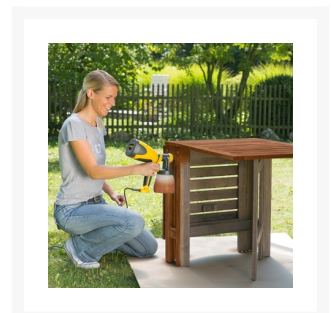

Wagner W100 Wood & Metal Sprayer

\$110.00
INCL. GST

Product Images

Short Description

Suitable for small to medium sized precision spraying tasks, the Wagner W100 Wood & Metal Sprayer is an excellent choice for spraying doors, skirting boards, architraves, furniture, wooden toys, some metal surfaces and much more

Description

Suitable for small to medium sized precision spraying tasks, the Wagner W100 Wood & Metal Sprayer is an excellent choice for spraying doors, skirting boards, architraves, furniture, wooden toys, some metal surfaces and much more.

The new generation of Wagner Wood & Metal Sprayers have been designed with the patented 'Click & Paint' system which allows for the front end containing the wet parts to be quickly and easily removed from the gun.

- HVLP (High Volume Low Pressure) system with new gun design
- Click & Paint gun design allows the front end and gun to be quickly and easily separated in under 5 seconds
- The On/Off trigger on the gun activates the motor so that it only runs when spraying, increasing the life of the unit
- Three stage adjustable paint jet horizontal, vertical and round
- Perfect application in every position even when working overhead