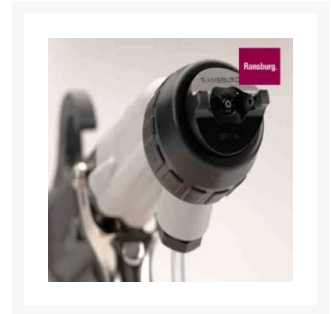

Ransburg Ransflex RFX 65kV Low Pressure Electrostatic Spray Gun

\$10,539.10
INCL. GST

Product Images

Ransburg

Short Description

Ransburg RFX 65kV Low Pressure Electrostatic Spray Gun is ideal for workshops, manufacturing and product line spray painting applications where reduced over spray and high transfer efficiency is required.

Description

The Ransburg Ransflex RFX 65kV Electrostatic Low Pressure Spray gun does not require 240v power to operate. The Ransflex guns operate only on compressed air that spins a turbine within the hand gun which internally generates the electrostatic charge of the paint at the nozzle.

This clever invention eliminates the traditional power box and the electric cable as used in the Ransburg Vector Series that runs from the power box to the gun, reducing the overall weight on the operator's wrist and increasing manoeuvrability.

The Ransburg Ransflex is a low pressure electrostatic spray gun standard with 1.4mm nozzle which is suitable for quick dry enamels and 2K paints. 1.8mm nozzles are available for heavier materials such as undercoat and can be changed in under a minute using the nozzle tool.