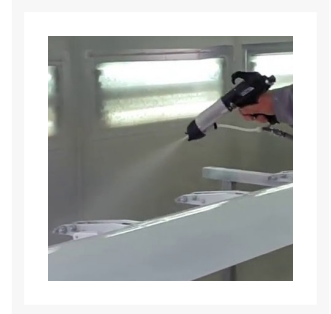

Ransburg Ransflex RFX 65kV Low Pressure Electrostatic Spray Gun

\$10,539.10
INCL. GST

Product Images

Ransburg

Short Description

Ransburg RFX 65kV Low Pressure Electrostatic Spray Gun is ideal for workshops, manufacturing and product line spray painting applications where reduced over spray and high transfer efficiency is required.

This clever invention eliminates the traditional power box and the electric cable as used in the Ransburg Vector Series that runs from the power box to the gun, reducing the overall weight on the operator's wrist and increasing manoeuvrability.