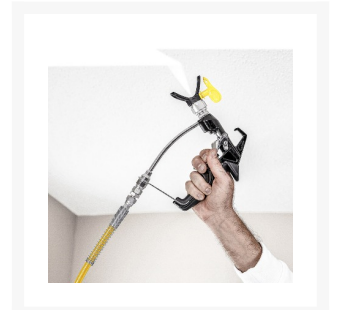

Wagner Vector Infinity Airless Spray Gun - With Filter

\$716.00
INCL. GST

Product Images

Short Description

The Wagner Vector Infinity is the premium airless gun in the Vector range, offering an unmatched spraying experience

Description

Designed with user-friendliness and ergonomics at its core, the new generation Wagner Vector Infinity airless gun is perfectly tailored to the tough demands of residential, commercial and industrial painters alike.

The Vector Infinity is the premium airless gun in the Vector range, offering an unmatched spraying experience.

The extra light 'All-Day trigger', allows painters to spray large jobs with ease, while the endlessly adjustable FingerPrint+ Grip* means you can adjust the gun to perfectly fit your hand. With improved material flow due to the direct material supply, and a free-moving swivel for comfortable working – this is Wagner's most advanced and ergonomic gun yet!

Rated to operate at up to 5000 PSI, the Vector Infinity can tackle the toughest jobs you can throw at it. Taking cues from the Vector Grip, the Infinity also has a replaceable ball and reversible ball seat that can be quickly changed – increasing the service life of the gun.