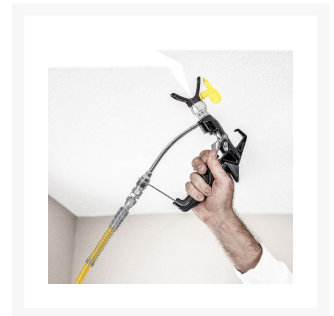

Wagner Vector Infinity Airless Spray Gun - Without Filter

\$749.00
INCL. GST

Product Images

Short Description

The Wagner Vector Infinity is the premium airless gun in the Vector range, offering an unmatched spraying

experience

Description

Designed with user-friendliness and ergonomics at its core, the new generation Wagner Vector Infinity airless gun is perfectly tailored to the tough demands of residential, commercial and industrial painters alike.

The Vector Infinity is the premium airless gun in the Vector range, offering an unmatched spraying experience.

The extra light 'All-Day trigger', allows painters to spray large jobs with ease, while the endlessly adjustable FingerPrint+ Grip* means you can adjust the gun to perfectly fit your hand. With improved material flow due to the direct material supply, and a free-moving swivel for comfortable working – this is Wagner's most advanced and ergonomic gun yet!

Rated to operate at up to 5000 PSI, the Vector Infinity can tackle the toughest jobs you can throw at it. Taking cues from the Vector Grip, the Infinity also has a replaceable ball and reversible ball seat that can be quickly changed – increasing the service life of the gun.