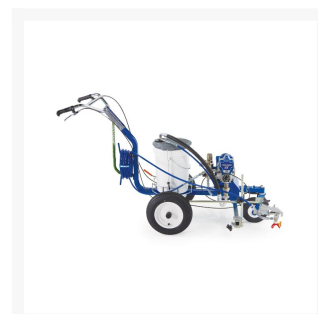

Graco LineLazer ES 500 Electric Battery-Powered Airless Line Striper 25U548

Regular Price
\$12,009.70
Special Price
\$9,307.60
INCL. GST

Product Images

Short Description

The LineLazer ES 500 is a fully-capable line striper for those small to medium-sized restripe jobs, while introducing the benefits of battery-powered technology. It comes with two DeWALT batteries and a fast charger that enables you to work virtually continuously.

Description

The LineLazer ES 500 is a fully-capable line striper for those small to medium-sized re-stripe jobs—while introducing the benefits of battery-powered technology. All fluid passageways are upgraded for use with fast-dry, waterborne traffic paints—hose, gun and fittings

Features:

NO ENGINE NOISE, VIBRATION OR FUMES

- Reduce user fatigue while delivering perfect lines
- Improved jobsite conditions

EXTENDED RUNTIME

- DEWALT® 6.0 Ah 18V Battery
- Spray up to 30 LTR with two fully charged DEWALT FlexVolt batteries

IMPROVED TRACKING AND LINE QUALITY

- Proven Frame Design
- Durable, steel construction
- Accepts 15-gallon hopper and EZ Bead System

EASIER MANEUVERABILITY

- Front Swivel Wheel
- Ability to stripe right up to the curb
- Makes easy work of hard-to-do curves
- Years of dependable operation with tapered locking pin design