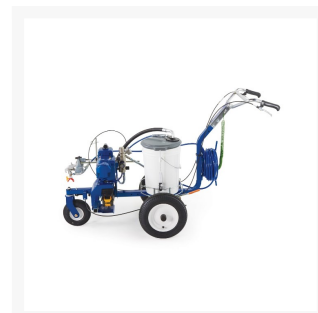

Graco LineLazer ES 500 Electric Battery-Powered Airless Line Striper 25U548

Regular Price
\$12,009.70
Special Price
\$9,307.60
INCL. GST

Product Images

Short Description

The LineLazer ES 500 is a fully-capable line striper for those small to medium-sized restripe jobs, while introducing the benefits of battery-powered technology. It comes with two DeWALT batteries and a fast charger that enables you to work virtually continuously.

Description

The LineLazer ES 500 is a fully-capable line striper for those small to medium-sized re-stripe jobs—while introducing the benefits of battery-powered technology. All fluid passageways are upgraded for use with fast-dry, waterborne traffic paints—hose, gun and fittings

Features:

NO ENGINE NOISE, VIBRATION OR FUMES

- Reduce user fatigue while delivering perfect lines
- Improved jobsite conditions

EXTENDED RUNTIME

- DEWALT® 6.0 Ah 18V Battery
- Spray up to 30 LTR with two fully charged DEWALT FlexVolt batteries

IMPROVED TRACKING AND LINE QUALITY

- Proven Frame Design
- Durable, steel construction
- Accepts 15-gallon hopper and EZ Bead System

EASIER MANEUVERABILITY

- Front Swivel Wheel
- Ability to stripe right up to the curb
- Makes easy work of hard-to-do curves
- Years of dependable operation with tapered locking pin design