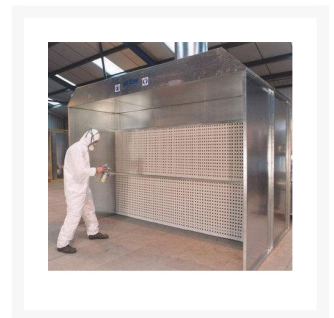

Atomex Disposable Spray Booth Filter 1000mm x 10m

Regular Price

\$148.50 Special Price

\$103.95

INCL. GST

Product Images

Short Description

Atomex Disposable Spray Booth Filters are available in 1000mm, 900mm and 850mm Wide. Designed for open face and enclosed spray booths to trap overspray while exhausting clean air.

Description

Atomex Disposable Spray Booth Filters are an efficient method of removing atomised paint coating mist and particles before entering the exhaust stream of your spray booth.

Removing wet paint mist before entering your exhaust fan and duct will keep your spray booth clean, reduce overall maintenance and will remove potentially hazardous paint material from entering the atmosphere.

Disposable spray booth filter can be thrown into dry waste for cheap effective disposal.

Atomex Disposable Spray Booth Filters are available in the following sizes -

1000mm Wide Disposable Spray Booth Filter - Part No. AX/11-900-000

900mm Wide Disposable Spray Booth Filter - Part No. AX/11-900-001

850mm Wide Disposable Spray Booth Filter - Part No. AX/11-900-002

All Atomex Disposable Spray Booth Filters will expand to approx 10m long. The filter can be cut with scissors easily to reduce the length.