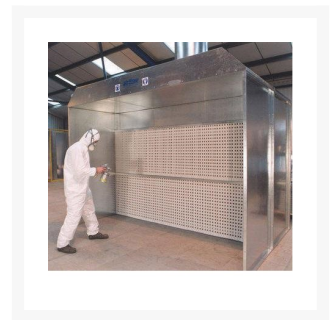

Atomex Disposable Spray Booth Filter 850mm x 10m

Regular Price

\$148.50 Special Price

\$103.95

INCL. GST

Product Images

Short Description

Atomex Disposable Spray Booth Filters are available in 1000mm, 900mm and 850mm Wide. Designed for open face and enclosed spray booths to trap overspray while exhausting clean air.

Description

Atomex Disposable Spray Booth Filters are an efficient method of removing atomised paint coating mist and particles before entering the exhaust stream of your spray booth.

Removing wet paint mist before entering your exhaust fan and duct will keep your spray booth clean, reduce overall maintenance and will remove potentially hazardous paint material from entering the atmosphere.

Disposable spray booth filter can be thrown into dry waste for cheap effective disposal.

Atomex Disposable Spray Booth Filters are available in the following sizes -

1000mm Wide Disposable Spray Booth Filter - Part No. AX/11-900-000

900mm Wide Disposable Spray Booth Filter - Part No. AX/11-900-001

850mm Wide Disposable Spray Booth Filter - Part No. AX/11-900-002

All Atomex Disposable Spray Booth Filters will expand to approx 10m long. The filter can be cut with scissors easily to reduce the length.