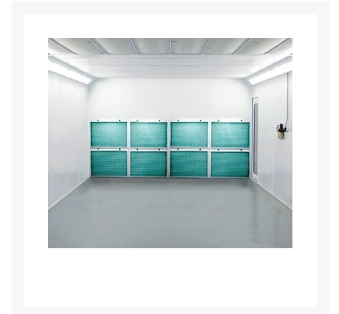

Atomex Spray Booth Intake Filter 1600mm x 20m Roll

\$384.90
INCL. GST

Product Images

Short Description

Atomex Spray Booth Intake Ceiling Filter 1000mm x 20m Rolls. Designed for spray booths that have a ceiling plenum where intake air needs to be filtered down to a level of 10 microns.

Description

This item is temporarily out of stock due to excessive transport costs from overseas.

Atomex Spray Booth Intake Ceiling Filters are designed for spray booths that have a ceiling plenum where intake air needs to be filtered down to a level of 10 microns.

Atomex Spray Booth Intake Ceiling Filters Feature -

- Fully tackified.
- Dense inlet side.
- Low initial resistance.
- High dust holding capacity,
- Good fire resistance and long working life, recommended to change every 12 months
- Economical and reliable with surface reinforced moisture resistance up to 100% in relative humidity.