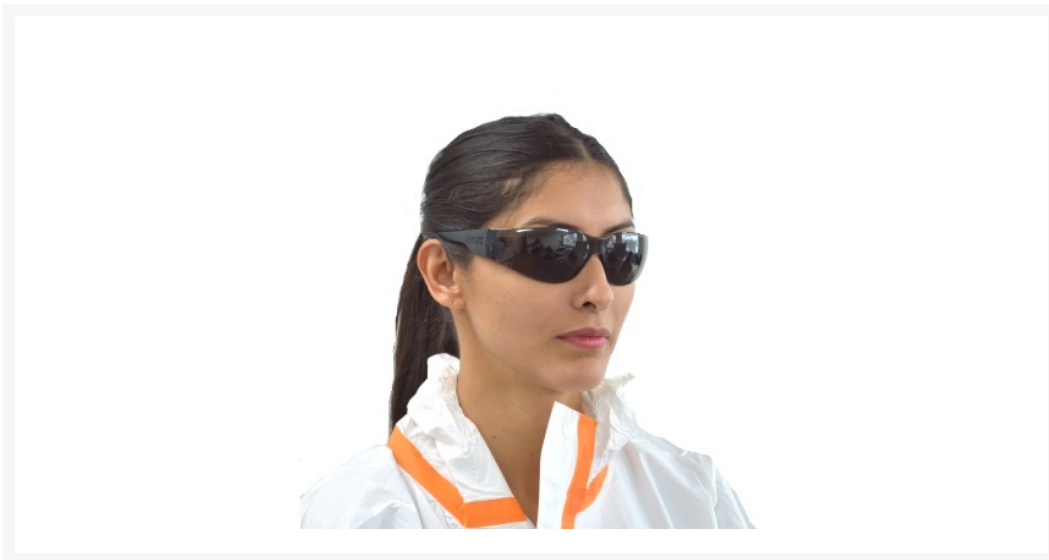

ProChoice Tsunami Safety Glasses Smoke Lens

\$3.99
INCL. GST

Product Images

Short Description

ProChoice Tsunami Safety Glasses Smoke Lens complies with Australian Standards. Tough and rugged all purpose safety glasses.

Description

ProChoice Tsunami Safety Glasses Smoke Lens complies with Australian Standards and feature –

- Certified to AS/NZS 1337.1:2010
- Medium impact
- 99.9% UV protection
- One piece polycarbonate wraparound lens
- Close fitting & lightweight for all day comfort
- Available in single or box qty of 12