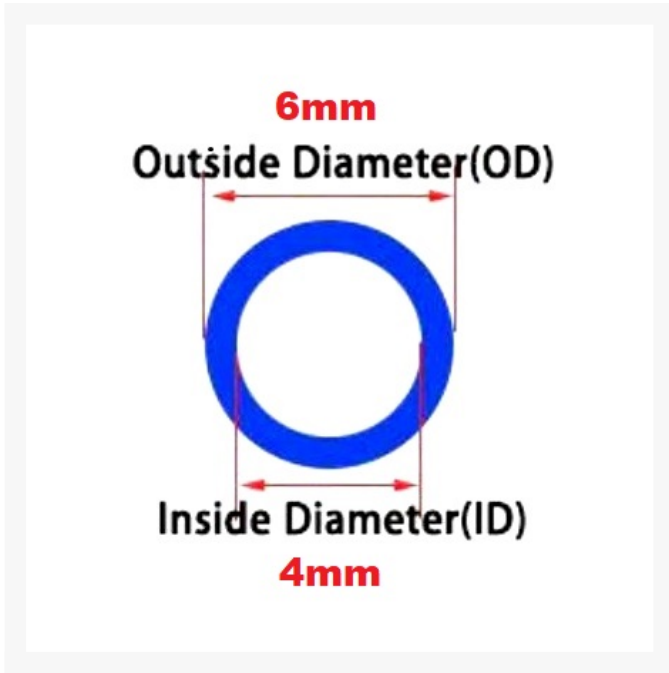

6mm Polyurethane Tubing in Blue, Orange & Clear

\$2.71
INCL. GST

Product Images

Short Description

6mm OD x 4.0mm ID Polyurethane Tubing is available in blue, orange and clear. PU tubing is used with 6mm push fittings for air water and some inert gases. PU Tube can be ordered in a custom length or a complete roll.

Working pressure 170psi with a Maximum Burst Pressure of 213psi. Operating temperature -20°C to +50°C

Polyurethane tube sizing is always referenced by the outside diameter or "OD"

- 04mm PU Tube = 4mm OD x 2.5mm ID
- 06mm PU Tube = 6mm OD x 4.0mm ID
- 08mm PU Tube = 8mm OD x 5.0mm ID
- 10mm PU Tube = 10 mm OD x 6.5mm ID
- 12mm PU Tube = 12mm OD x 8.0mm ID

Important - Please read before purchasing 200m spools

Polyurethane tubing has lineal meter markings printed on the outside of the tube to assist customers in estimating the length before cutting it away from the spool. We recommend that you physically measure all lengths for accuracy before cutting from a spool as these lineal increments can vary.

The printed lineal meter markings on a full 200m spool of tubing may not start at zero and also may not finish at 200m but a full spool does have 200m of tube.

We have had customers in the past buy full 200m spools and then claim that the hose is short because the printed marking on the hose indicates so.