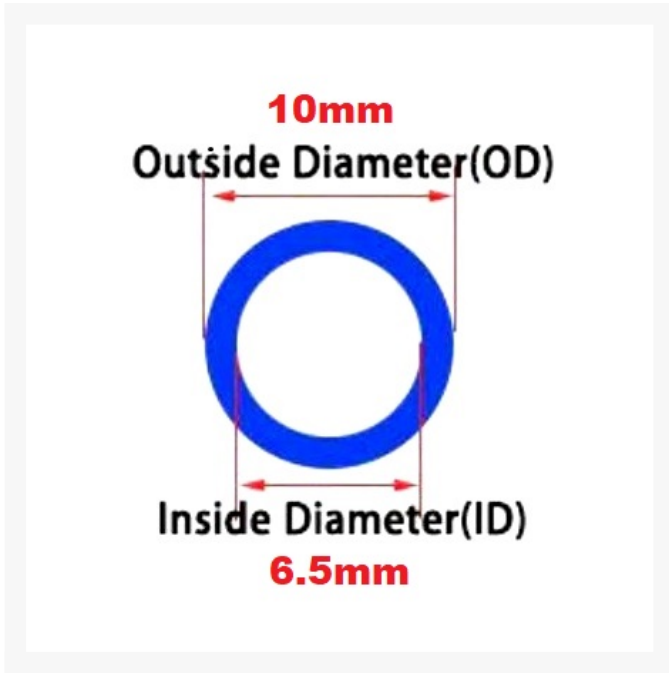

## Short Description

---

10mm OD x 6.5mm ID Polyurethane Tubing is available in blue, orange and clear. PU tubing is used with 10mm push fittings for air water and some inert gases. PU Tube can be ordered in a custom length or a complete roll.

Working pressure 170psi with a Maximum Burst Pressure of 213psi. Operating temperature -20°C to +50°C

Polyurethane tube sizing is always referenced by the outside diameter or "OD"

- 04mm PU Tube = 4mm OD x 2.5mm ID
- 06mm PU Tube = 6mm OD x 4.0mm ID
- 08mm PU Tube = 8mm OD x 5.0mm ID
- 10mm PU Tube = 10 mm OD x 6.5mm ID
- 12mm PU Tube = 12mm OD x 8.0mm ID

### Important - Please read before purchasing 100m spools

Polyurethane tubing has lineal meter markings printed on the outside of the tube to assist customers in estimating the length before cutting it away from the spool. We recommend that you physically measure all lengths for accuracy before cutting from a spool as these lineal increments can vary.