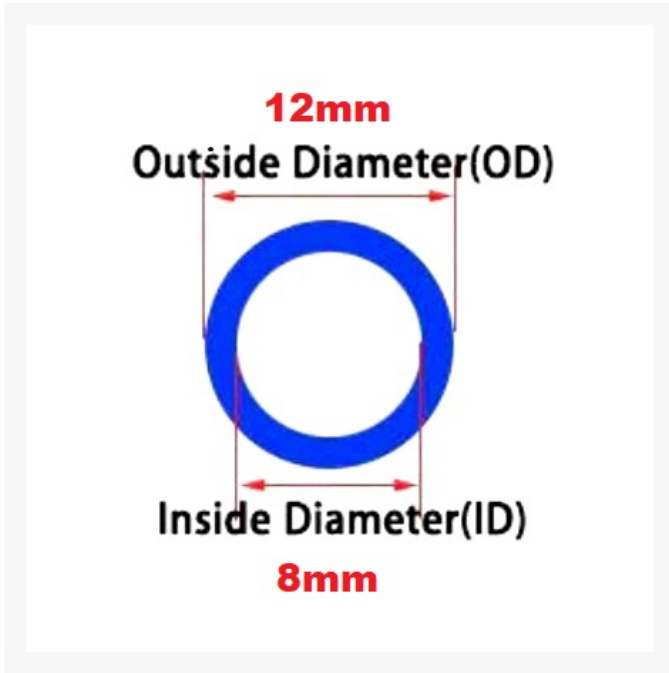

12mm Polyurethane Tubing in Blue, Orange & Clear

\$5.82
INCL. GST

Product Images

Short Description

12mm OD x 8mm ID Polyurethane Tubing is available in blue, orange and clear. PU tubing is used with 12mm push fittings for air water and some inert gases. PU Tube can be ordered in a custom length or a complete roll.

Working pressure 170psi with a Maximum Burst Pressure of 213psi. Operating temperature -20°C to +50°C

Polyurethane tube sizing is always referenced by the outside diameter or "OD"

- 04mm PU Tube = 4mm OD x 2.5mm ID
- 06mm PU Tube = 6mm OD x 4.0mm ID
- 08mm PU Tube = 8mm OD x 5.0mm ID
- 10mm PU Tube = 10 mm OD x 6.5mm ID
- 12mm PU Tube = 12mm OD x 8.0mm ID

12mm Polyurethane Tubing is available in the following configurations -

Blue Colour

12mm Polyurethane Tubing Per Meter Part No. AX/13-PUB12mm

12mm Polyurethane Tubing Roll/Spool Part No. AX/13-PUB12/100

Clear Colour

Important - Please read before purchasing 100m spools

Polyurethane tubing has lineal meter markings printed on the outside of the tube to assist customers in estimating the length before cutting it away from the spool. We recommend that you physically measure all lengths for accuracy before cutting from a spool as these lineal increments can vary.