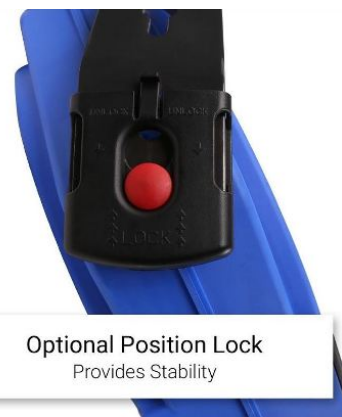

## Product Images

**310° Swivel Wall Mount**  
Provides More Flexibility When In Use

**Optional Position Lock**  
Provides Stability

**Heavy Duty Metal Mounting Bracket**  
Wall Or Ceiling Mount.  
Includes 2 x Masonry Screws

**Quick-Lock Release**  
For Easy Intall & Removal

**1/4" Nitto Style Male Plug**

## Short Description

Puma PM10-20LA 20m PU Retractable Air Hose Reel features 20m x 10mm Polyurethane Hose with Nitto

style coupling and adapter hose. 310 degree swivel bracket and mounting bolts included.

## Description

---

The Puma PM10-20LA retractable air hose reel is a compact & durable air hose reel that can be mounted anywhere on a wall or ceiling.

Puma air hose reels include a Nitto style coupling at the end of the hose with a Nitto style adapter on the end of the inlet hose. Manufactured in impact resistant material these hose reels are idea for home and workshop applications.