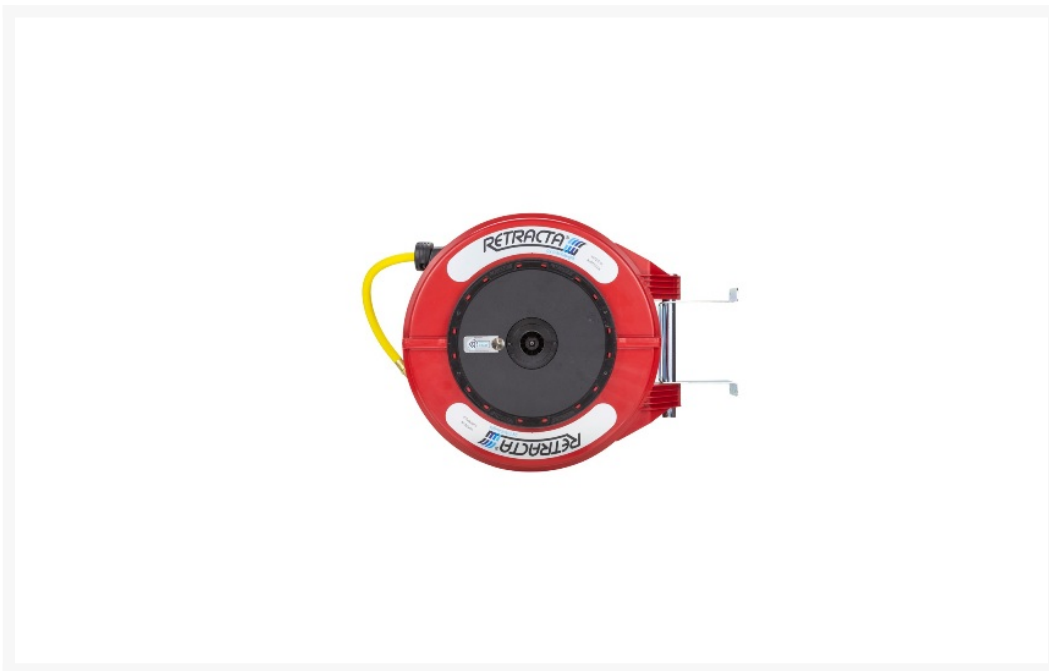

Retracta ARC320R-01 R3-P+ 20m x 3/8" Compressed Air Hose Reel Red

\$526.90
INCL. GST

Product Images

Short Description

The R3-P+ range of air hose reels offer unparalleled performance and value for money. Retracta's premium R3-P+ comes in multiple colour options, premium grade hose and includes RACR® retractable adjustable control return system.

Retracta R3-P+ includes the worlds first adjustable control return system RACR® which offers not only the safety of slowing the return speed of the hose but the return speed can be adjusted to suit the users individual requirements.

Retracta hose reels feature the ProGlide™ reel mouth which is made from extremely high wear resistant material and features the newTRC® Texture Rolled Carbon spring which is made in Germany offering even more endurance.

Simple mounting bracket system offers a broader foot print than previous models making the mounted hose reel sturdier than ever before in any orientation.

The reel is constructed from UV stabilised high impact polypropylene casing with all metal corrosion proof components making these perfect for mounting outdoors.