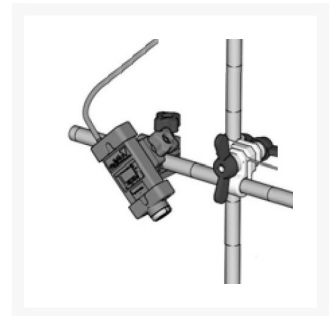

Graco 17P782 LazerGuide 1700 Green Dot For LineLazer ES

\$1,155.00
INCL. GST

Product Images

Short Description

Graco 17P782 LazerGuide 1700 Green Dot For LineLazer ES1000 & ES2000 electric line marking machines.

Description

Graco 17P782 LazerGuide 1700 Green Dot For LineLazer ES1000 & ES2000 electric line marking machines only. Kit includes mounting for the LazerGuide 1700, wiring and on/off switch mounted on the handle bar.

This kit does not include a battery.

Graco 17P782 LazerGuide 1700 Green Dot will fit the following models -

Graco LineLazer V Line Marking Machines

ES1000, ES2000

Graco Part No. 17P782

AA Spray stock a full range of Graco LineLazer V line marking machines, spare parts, filters, guns, tips & accessories with fast delivery Australia wide.