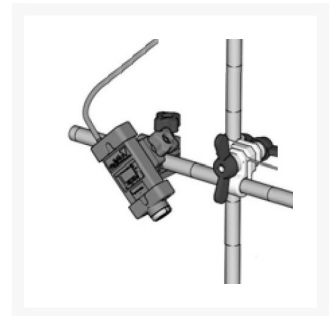

Graco 25A530 LazerGuide 1700 Green Dot For LineLazer V

\$1,166.00
INCL. GST

Product Images

Short Description

Graco 25A530 LazerGuide 1700 Green Dot For LineLazer V HP Auto 3900, 5900 & 200HS push line marking machines.

Description

Graco 25A530 LazerGuide 1700 Green Dot For LineLazer V HP Auto 3900, 5900 & 200HS line marking machines only. Kit includes mounting for the LazerGuide 1700, wiring and on/off switch mounted on the handle bar.

This kit does not include a battery.

Graco 25A530 LazerGuide 1700 Green Dot will fit the following models -

Graco LineLazer V Line Marking Machines

3900 HP Auto, 5900 HP Auto & 200HS HP Auto

Graco Part No. 25A530