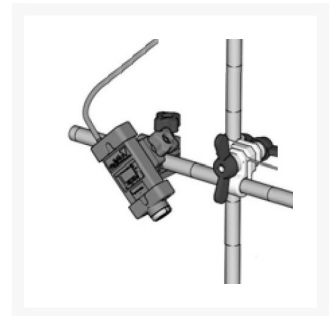

Graco 25A691 LazerGuide 1700 Green Dot For LineLazer 250

$1,485.00
INCL. GST

Product Images

Short Description

Graco 25A691 LazerGuide 1700 Green Dot For LineLazer 250SPS & 250DC self propelled ride on line marking machines.