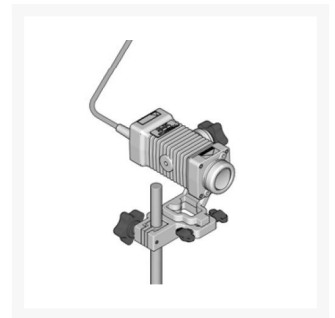

## Short Description

Graco 17W270 LazerGuide 2000 Green Line For LineLazer 250SPS & 250DC self propelled ride on line marking machines.

## Description

---

Graco 17W270 LazerGuide 2000 Green Line For LineLazer 250SPS & 250DC line marking machines only. Kit includes mounting for the LazerGuide 2000, wiring and on/off switch mounted on the handle bar.