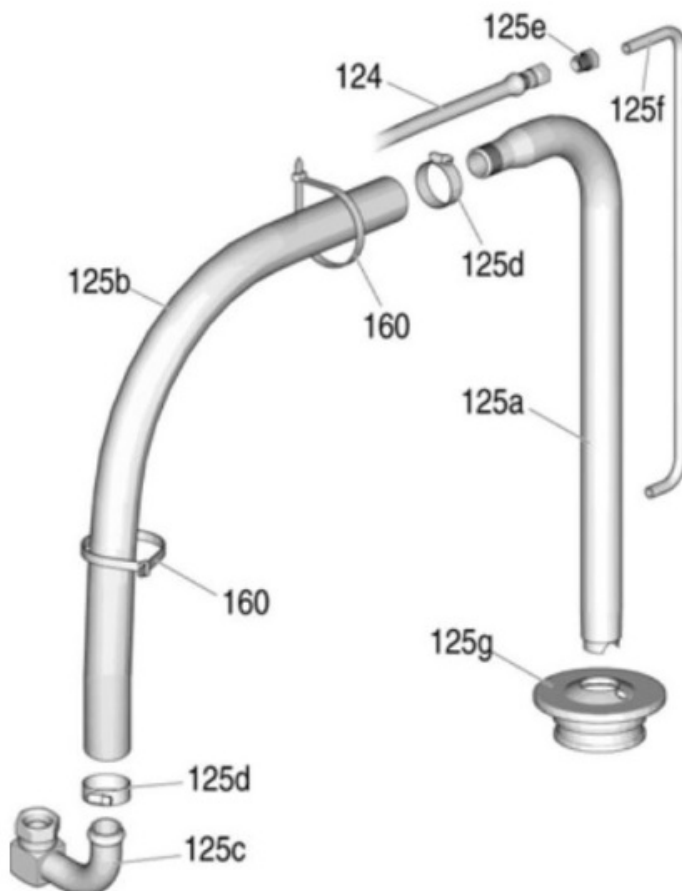

## Description

---

**Graco 24V567 Kit Repair Suction Hose is used on the following models -**

Graco LineLazer IV 3900

Graco LineLazer IV 5900

Graco LineLazer ES2000

Graco LineLazer V 3900

Graco LineLazer V 5900

**Graco 24V567 Kit Repair Suction Hose includes the following items -**

- Item 124 - 245798 Hose, coupled ¼" x 7'
- Item 125a - 15F149 Tube, suction
- Item 125b - 194306 Hose
- Item 125c - 110194 Fitting, union swivel 180 degree
- Item 125d - 101818 Clamp, hose
- Item 125e - 196180 Bushing
- Item 125f - 16X071 Tube, drain
- Item 125g - 278722 Gasket, pail

Graco Part No. 24V567

Visit our product download centre for manuals & spare parts

## Additional Information

Brands	Graco
Equipment Type	Line Marking Machines
Machine Type	Petrol, Battery
Machine Model Number	3900 LineLazer V, 5900 LineLazer V, ES2000 LineLazer V, 3900 LineLazer IV, 5900 LineLazer IV
OEM	Original Part