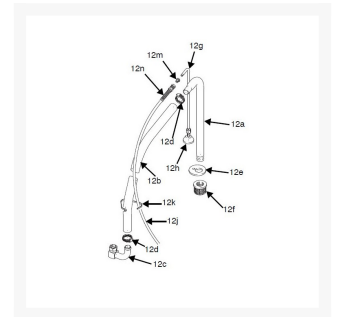

Graco 245730 Kit Repair Suction Hose

$915.20
INCL. GST

Product Images

Short Description

Graco 245730 Kit Repair Suction Hose for Graco LLIII 3900/5900 & LLIV 3900/5900 line marking machines. Complete suction hose includes drain hose and suction filter.