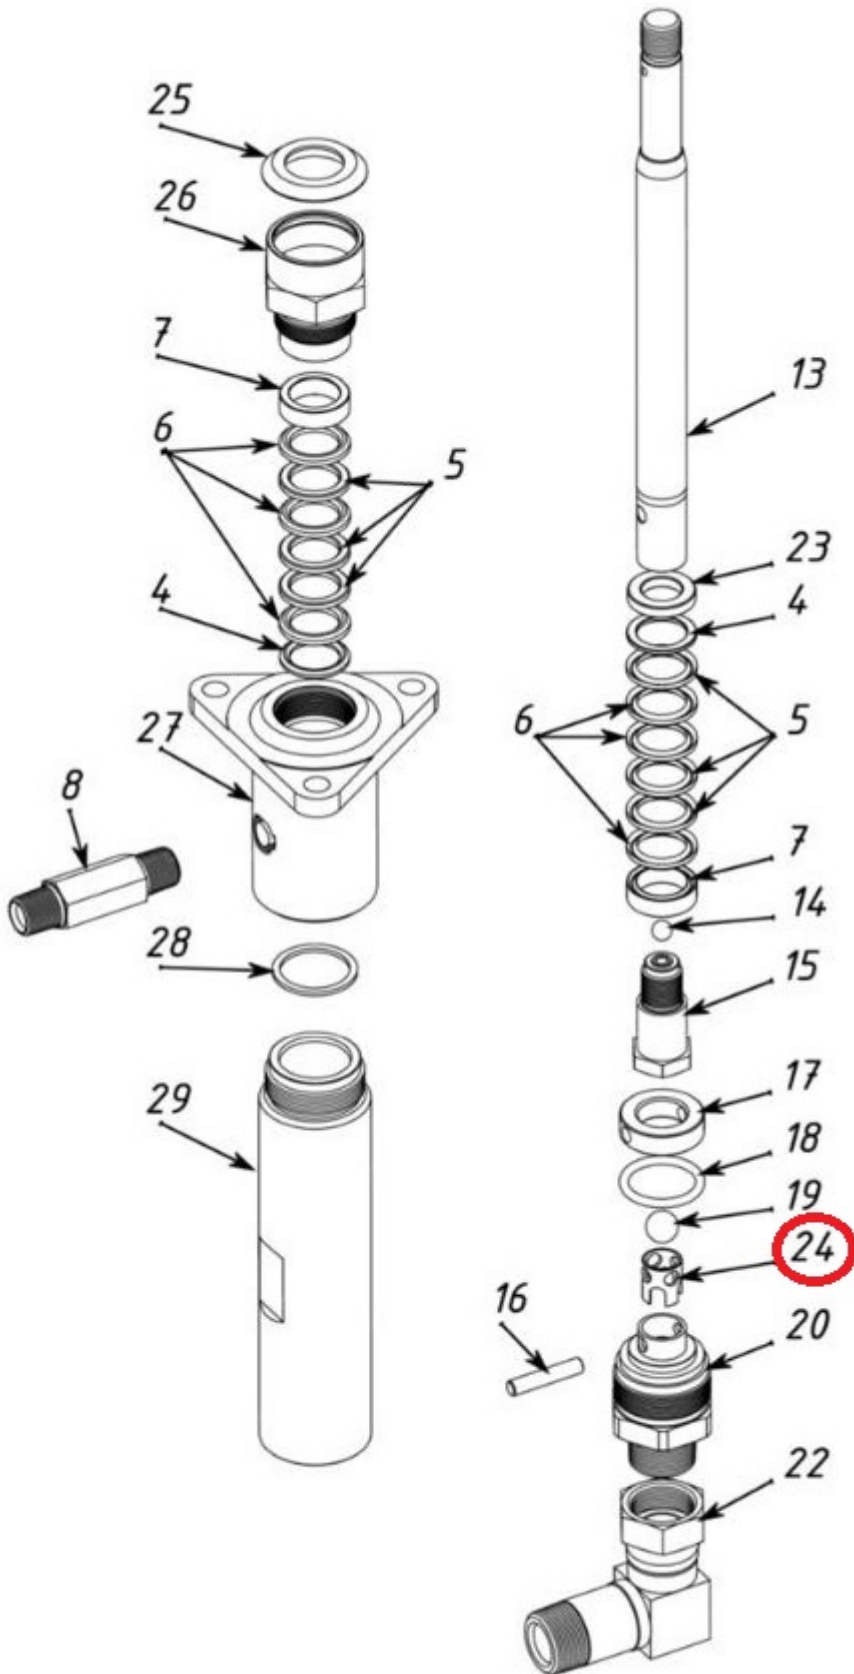

Atomex AX/XM-301-024F Intake Ball Guide

\$33.37
INCL. GST

Product Images

Short Description

Atomex AX/XM-301-024F Intake Ball Guide is used in the Atomex XM-30 Airless Sprayer fluid section part no. AX/XM-301-105. The pin retainer is used in the intake housing part no. AX/XM-301-20F.

Description

Atomex AX/XM-301-024F Intake Ball Guide is used in the Atomex XM-30 Airless Sprayer fluid section part no. AX/XM-301-105. The pin retainer is used in the [intake housing part no. AX/XM-301-20F](#)

Atomex AX/XM-301-024F Intake Ball Guide suit the following models -

- Atomex XM-30 Pneumatic Airless Sprayer Trolley Mounted
- Atomex XM-30 Pneumatic Airless Sprayer Pail Mounted
-

Visit our product download centre for manuals & spare parts