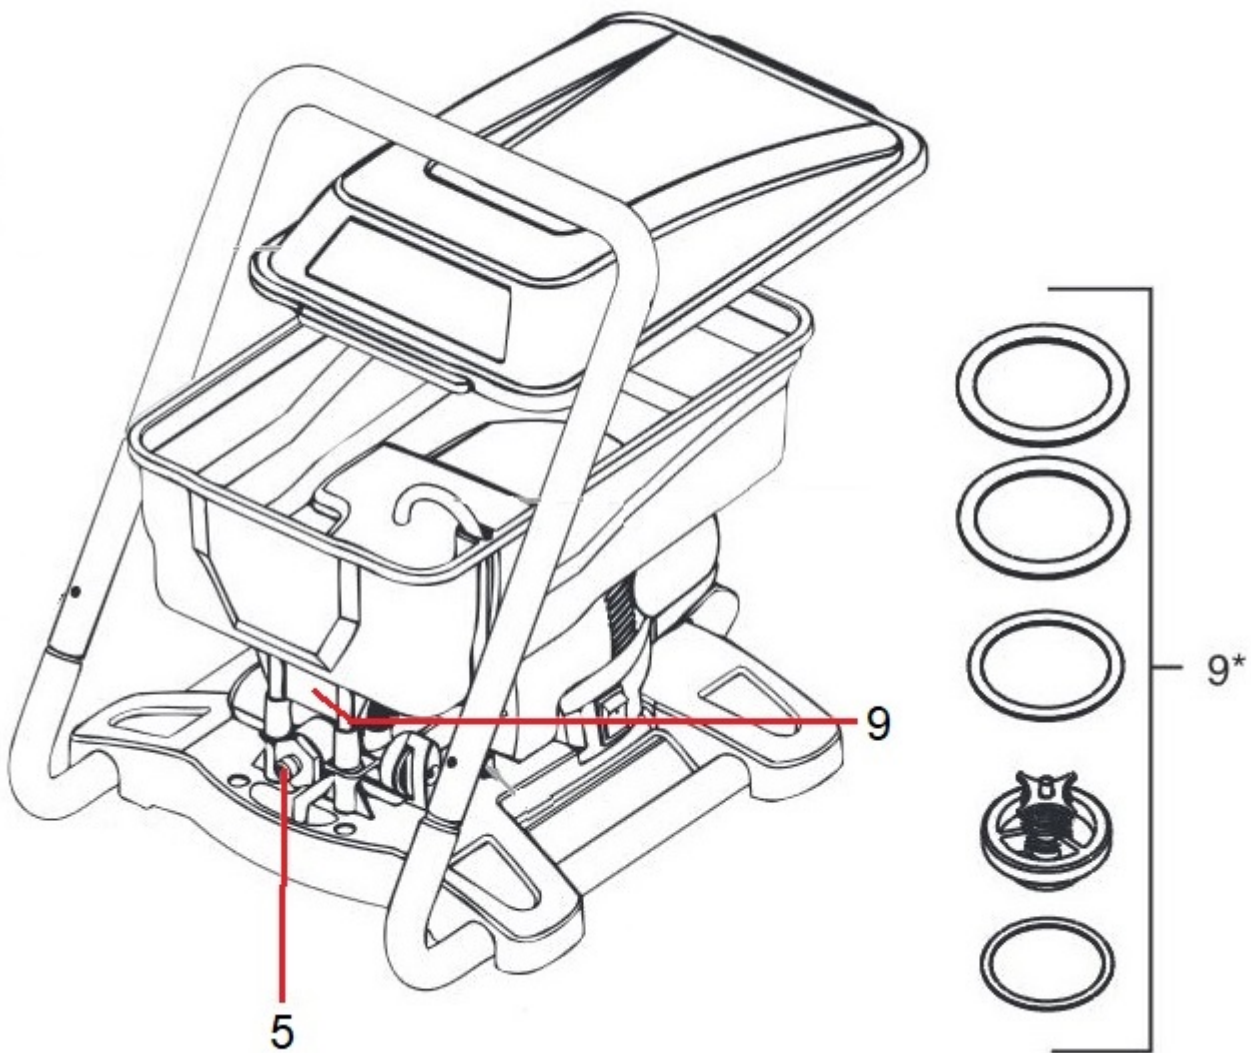

Description

Wagner 0515237 Paint Crew Outlet Valve Repair Kit includes the complete outlet valve assembly. Simple service kit only requires a few tools to change over but always consult the instruction manual before attempting to service.

It is recommended to change both the inlet and outlet valves to ensure your machine is working to maximum performance. Use Wagner Inlet & Outlet Valve Repair Kit [Part No. 0418912](#)

Wagner 0515237 Paint Crew Outlet Valve Repair Kit includes -

- Item 5 - 0515237 Outlet valve complete

Wagner 0515237 Paint Crew Outlet Valve Repair Kit is used with the following models -

Wagner Paint Crew DIY Airless Sprayer

Wagner Part No. 0515237

[Visit our product download centre for manuals & spare parts](#)