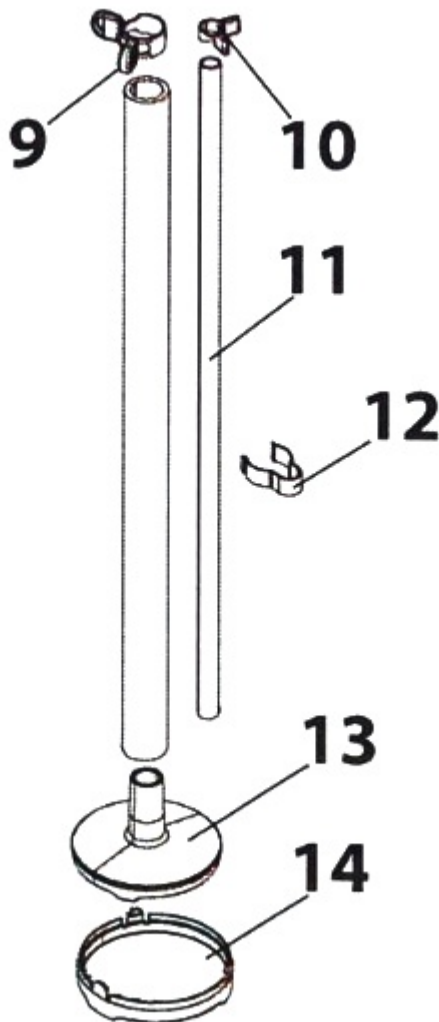

Wagner 0580206A Control Pro 350 Cart Suction Hose & Return Line

\$57.81
INCL. GST

Product Images

Short Description

Wagner 0580206A Control Pro 350 Cart Suction Hose & Return Line is used on the Control Pro 350 Extra Cart and the 350M models only. Complete suction hose including suction filter, housing, clips and return hose.

Description

Wagner 0580206A Control Pro 350 Cart Suction Hose & Return Line is used on the Control Pro 350 Extra Cart and the 350M models only. Complete suction hose including suction filter, housing, clips and return hose.

It is recommended to purchase a Return Hose Fitting Part No. [9885553](#) as these are very easily broken and a common item sold.

Wagner 0580206A Suction Hose & Return Line includes the following items -

- Item 09 - 9890222 Clip suction hose
- Item 10 - 0327226 Clip return line
- Item 11 - 0580208 Return line
- Item 12 - 0512390 Clip
- Item 13 - [0580154 Suction filter housing](#)
- Item 14 - [0580155 Suction filter](#)