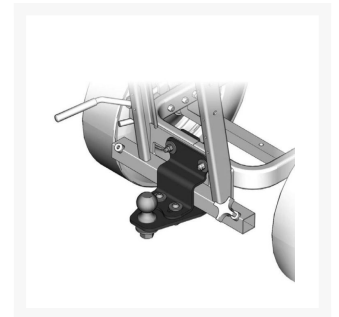

## Short Description

Graco 25N787 Kit Hitch LineLazer allows both LineDriver or LineDriver HD attachments to be connected to Graco LineLazer III, IV and V Push Line Marking machines. Replaces Graco Part Number 245321 Tow Hitch Conversion.

## Description

---

Graco 25N787 Kit Hitch LineLazer allows both LineDriver or LineDriver HD attachments to be connected to Graco LineLazer III, IV and V Push Line Marking machines. Replaces Graco Part Number 245321 Tow Hitch Conversion.