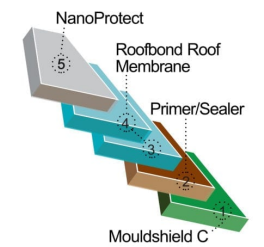

Shieldcoat Roofbond Membrane

Regular Price

$220.00 Special Price

$187.00

INCL. GST

Product Images

Short Description

Shieldcoat Roofbond Membrane is a premium quality acrylic coating designed to coat or re-coat all roof