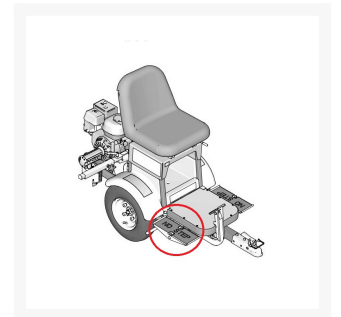

Graco 121234 Pad Non-Slip Pedal

\$32.01
INCL. GST

Product Images

Short Description

Graco 121234 Pad Non-Slip Pedal will suit Graco Line Driver & Heavy Duty Line Driver ride on attachments for Graco Line Marking machines.

Description

Graco 121234 Pad Non-Slip Pedal will suit Graco Line Driver & Heavy Duty Line Driver ride on attachments for Graco Line Marking machines.

Replace worn out non-slip pedal pads on your Graco Line Driver.