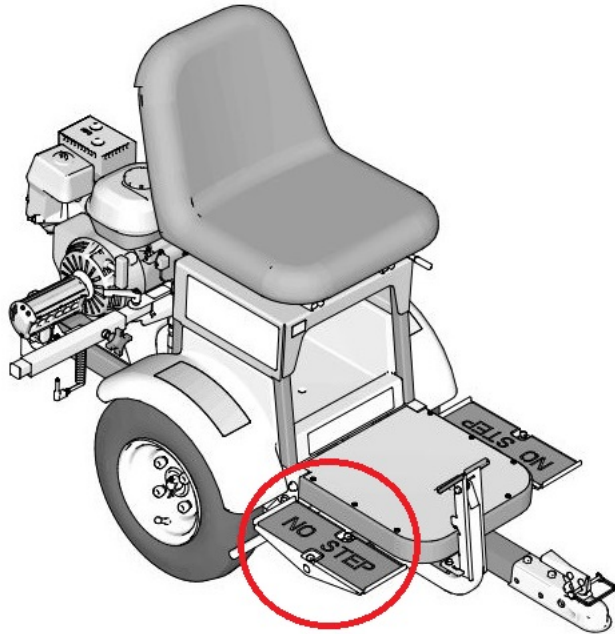

Graco 121234 Pad Non-Slip Pedal

\$32.01
INCL. GST

Product Images

Short Description

Graco 121234 Pad Non-Slip Pedal will suit Graco Line Driver & Heavy Duty Line Driver ride on attachments for Graco Line Marking machines.

Description

Graco 121234 Pad Non-Slip Pedal will suit Graco Line Driver & Heavy Duty Line Driver ride on attachments for Graco Line Marking machines.

Replace worn out non-slip pedal pads on your Graco Line Driver.