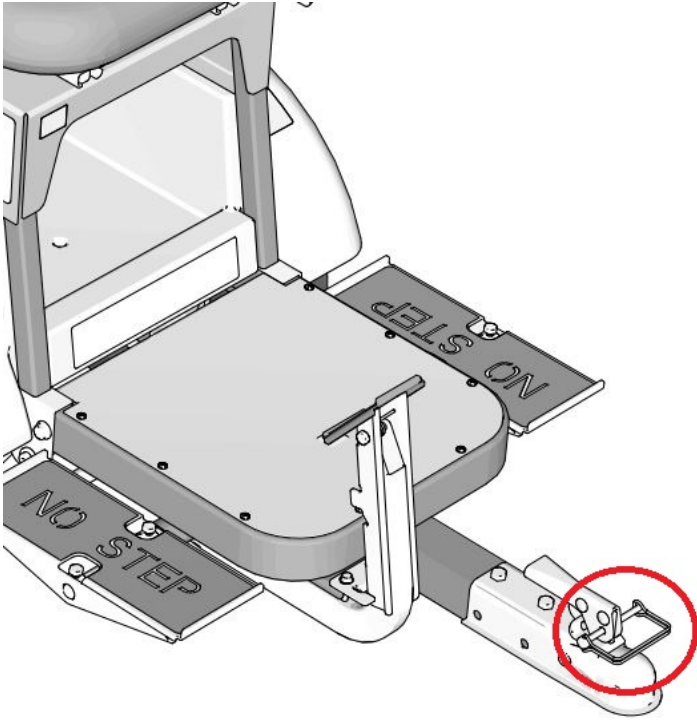

Graco 113696 Pin Ball Coupler

\$17.16
INCL. GST

Product Images

Short Description

Graco 113696 Pin Ball Coupler will suit Graco Line Driver & Heavy Duty Line Driver ride on attachments for Graco Line Marking machines.

Description

Graco 113696 Pin Ball Coupler will suit Graco Line Driver & Heavy Duty Line Driver ride on attachments for Graco Line Marking machines.

Graco Part No. 113696

[Visit our product download centre for manuals & spare parts](#)