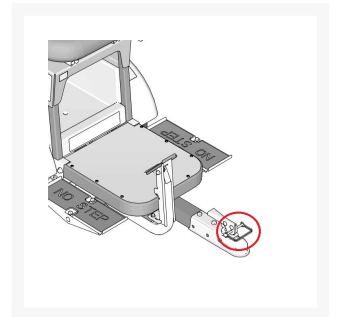

Graco 113696 Pin Ball Coupler

\$17.16
INCL. GST

Product Images

Short Description

Graco 113696 Pin Ball Coupler will suit Graco Line Driver & Heavy Duty Line Driver ride on attachments for Graco Line Marking machines.

Description

Graco 113696 Pin Ball Coupler will suit Graco Line Driver & Heavy Duty Line Driver ride on attachments for Graco Line Marking machines.

Graco Part No. 113696

[Visit our product download centre for manuals & spare parts](#)