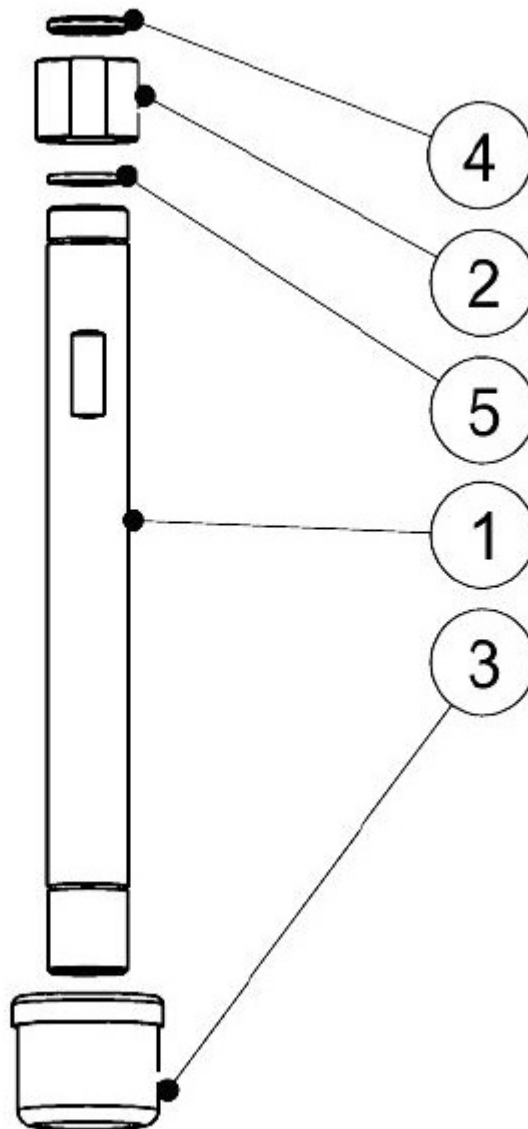

Binks 0115-010699 1/2" Suction Tube Assembly MXL

\$189.00
INCL. GST

Product Images

Short Description

Binks 0115-010699 1/2" Suction Tube Assembly MXL suits the MXL432 tripod pneumatic airless sprayers. Stainless steel suction strainer 0115-010704 can be purchased separately.

Description

Binks 0115-010699 1/2" Suction Tube Assembly MXL suits the MXL432 tripod pneumatic airless sprayers. Stainless steel suction strainer [0115-010704](#) can be purchased separately.

Binks 0115-010699 1/2" Suction Tube Assembly MXL is used on the following models -

- Binks MXL432 Airless Sprayer (Tripod Only)

Binks 0115-010699 1/2" Suction Tube Assembly includes the following items -

- Item 01 - 0115-010702 Suction Tube (1)
- Item 02 - 0115-010703 Adapter (1)
- Item 03 - [0115-010704](#) 1/2" strainer 15 mesh (1)
- Item 04 - 0115-010165 Seal (1)
- Item 05 - 0115-010165 Seal (1)