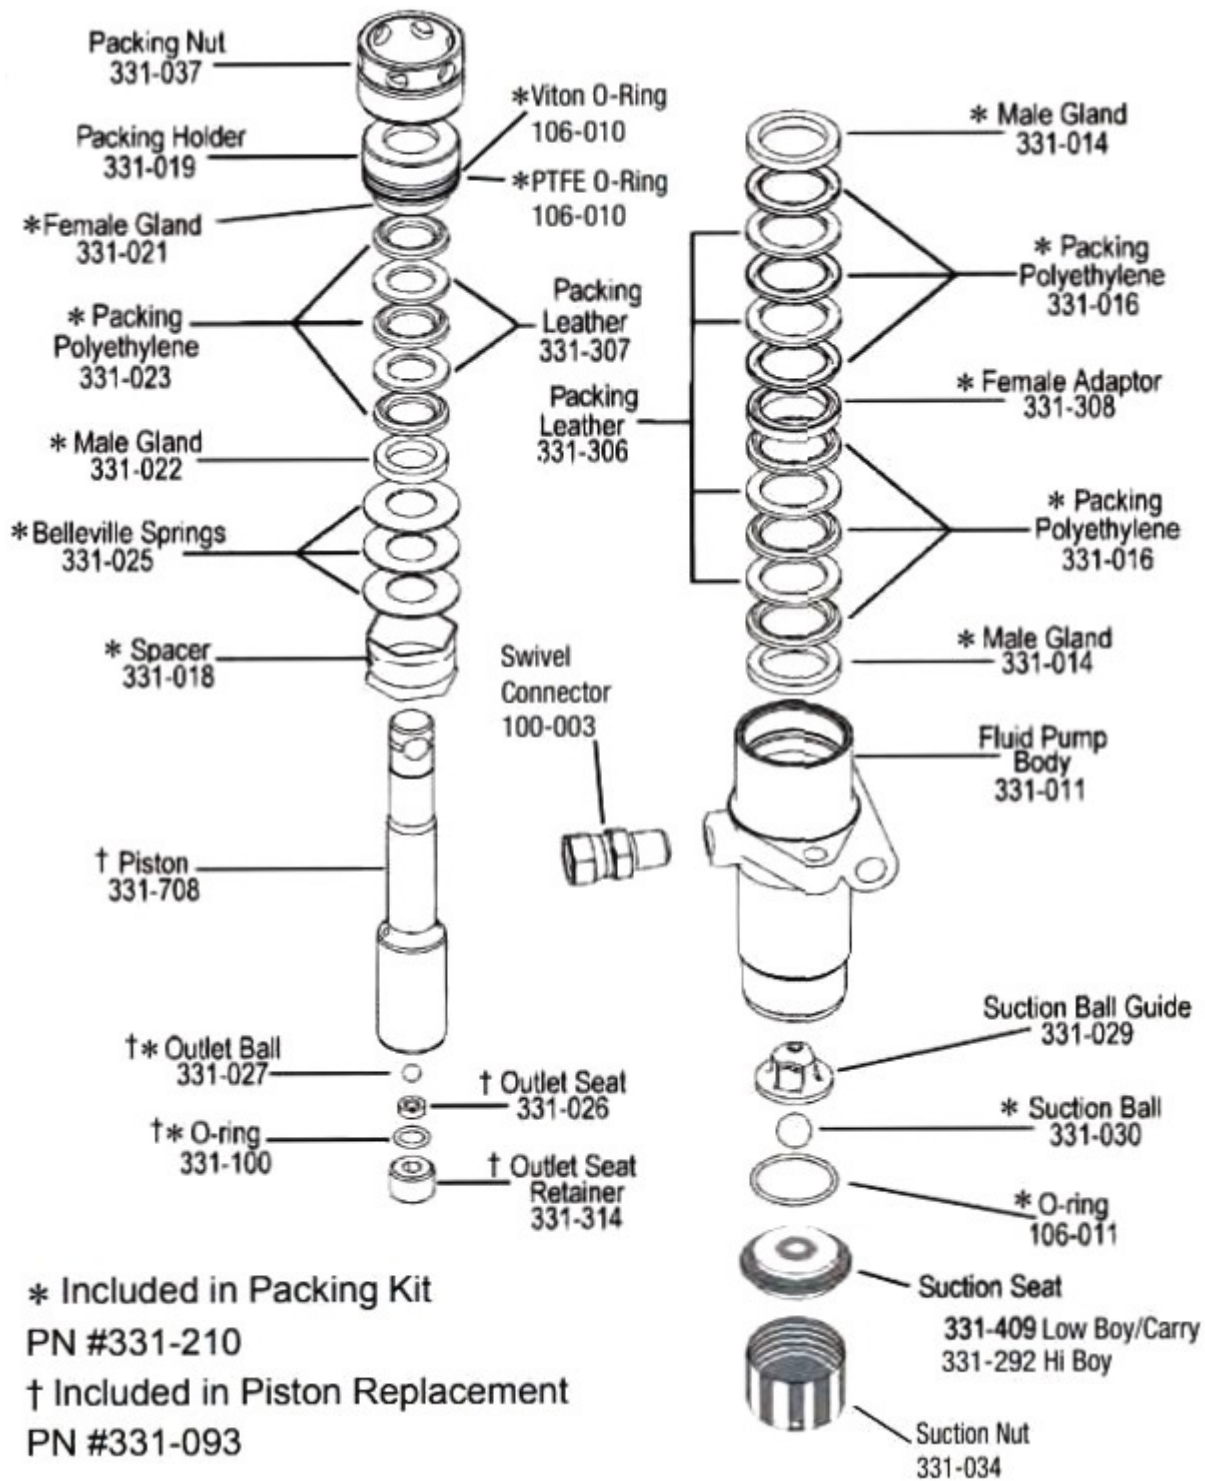

Atomex Part No. AX/A331-210

Replaces Airlessco Part No. 331-210

[Visit our product download centre for manuals & spare parts](#)