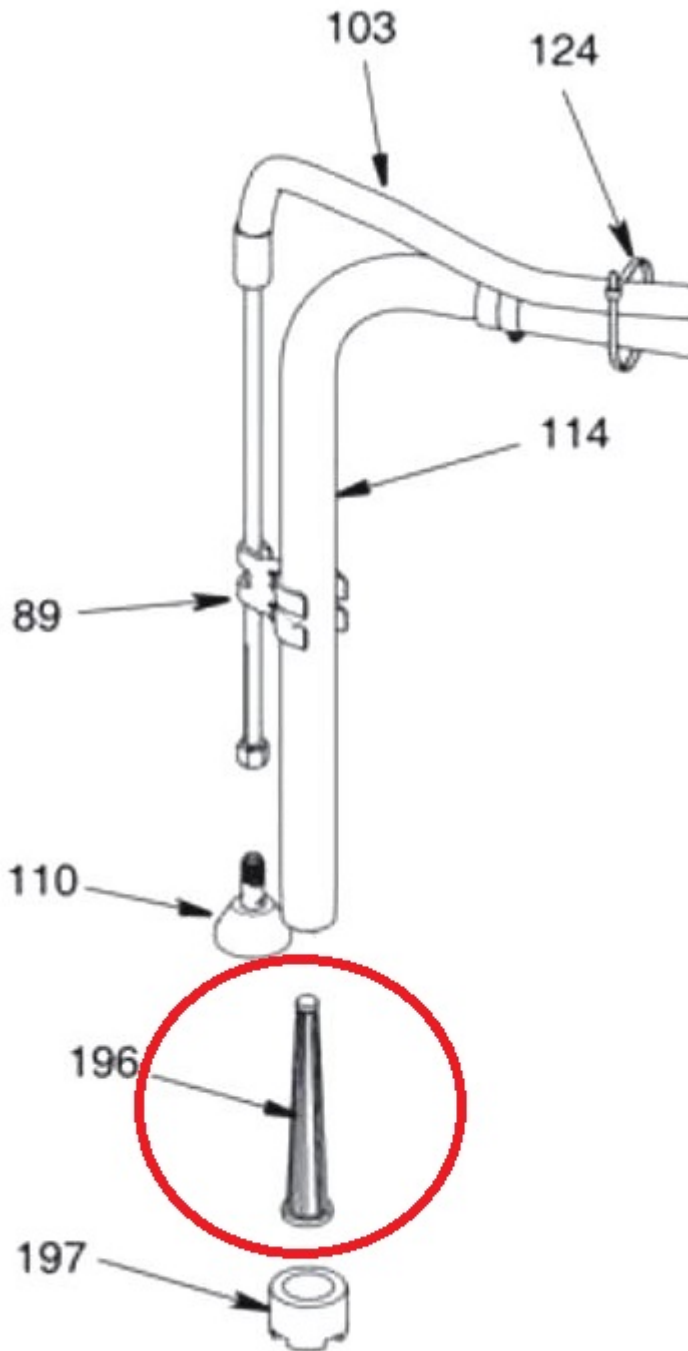

Description

Graco 288472 Inlet Strainer 10 Mesh for GH200, GH230 & GH300 ProContractor series airless sprayers. Inlet strainer will prevent rocks and debris from entering your suction hose and pump system.

Graco 288472 Inlet Strainer 10 Mesh -

- Graco GH200/230/300 ProContractor Series
- •

Graco Part No. 288472