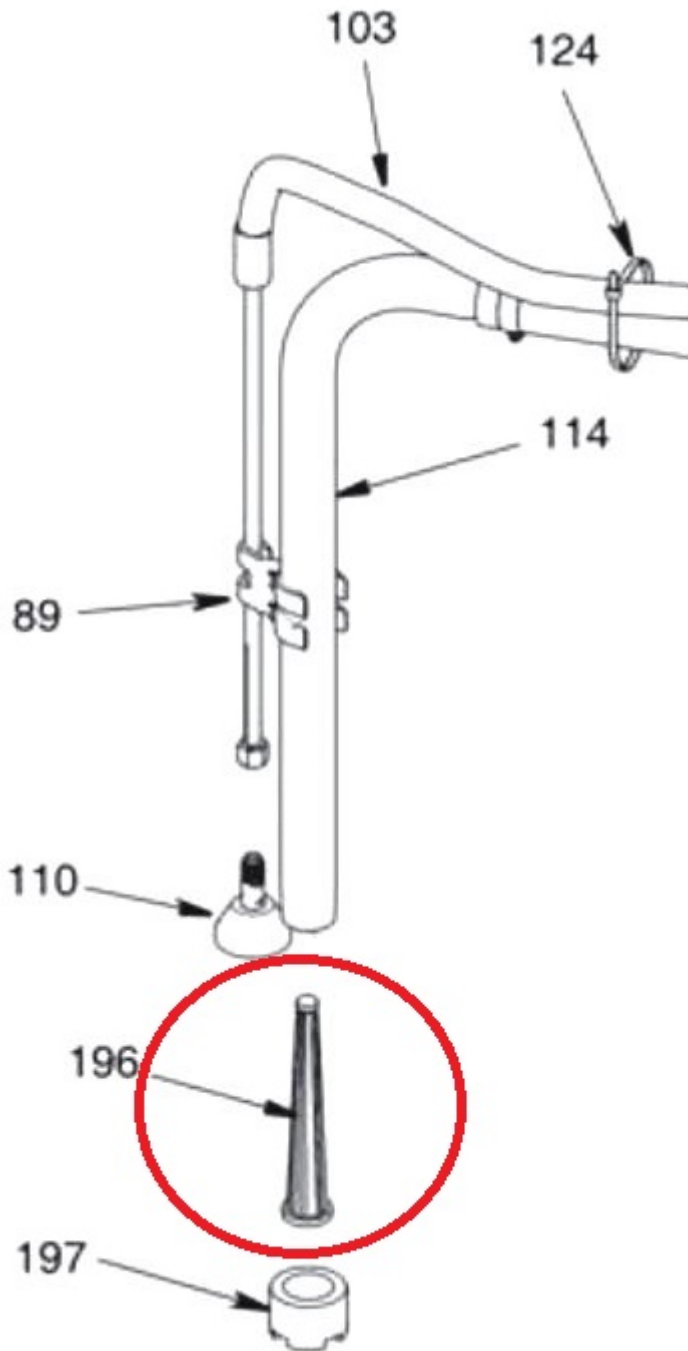

Description

Graco 289131 Inlet Strainer 16 Mesh for GH200, GH230 & GH300 ProContractor series airless sprayers. Inlet strainer will prevent rocks and debris from entering your suction hose and pump system.

Graco 289131 Inlet Strainer 16 Mesh -

- Graco GH200/230/300 ProContractor Series
- •

Graco Part No. 289131