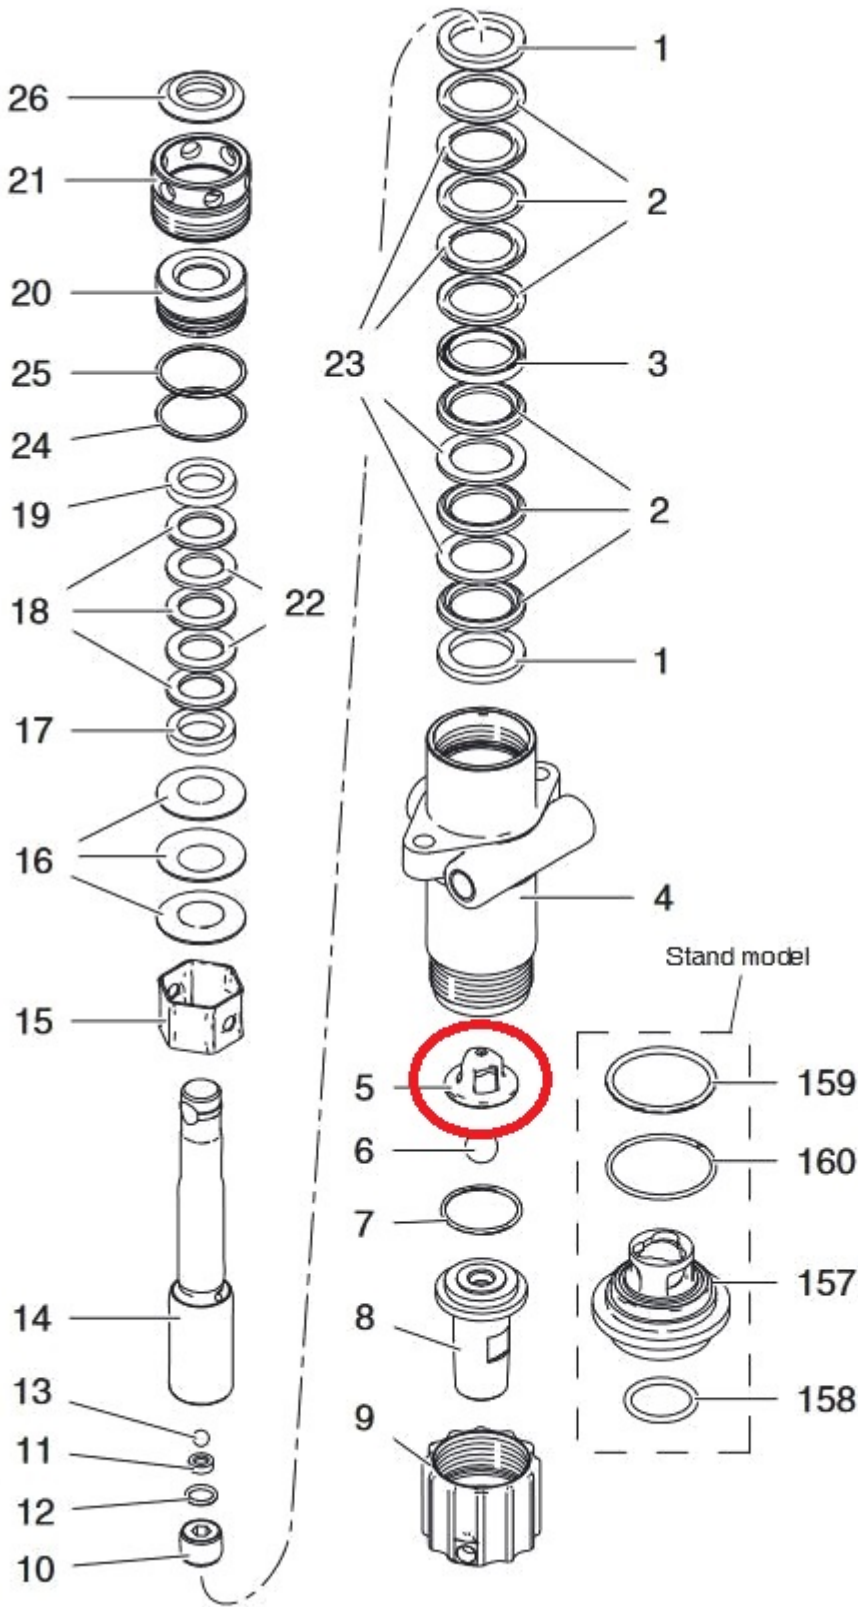

Airlessco LP Old Models Produced before 2012 -

- **LP2400 Manual** (1999-2006)
- **LP2500 Manual** (1999-2006)
- **LP2600 Manual** (1999-2006)
- **LP400 Manual** (mechanical pressure control)
- **LP400 Manual** (2006 - 2012)