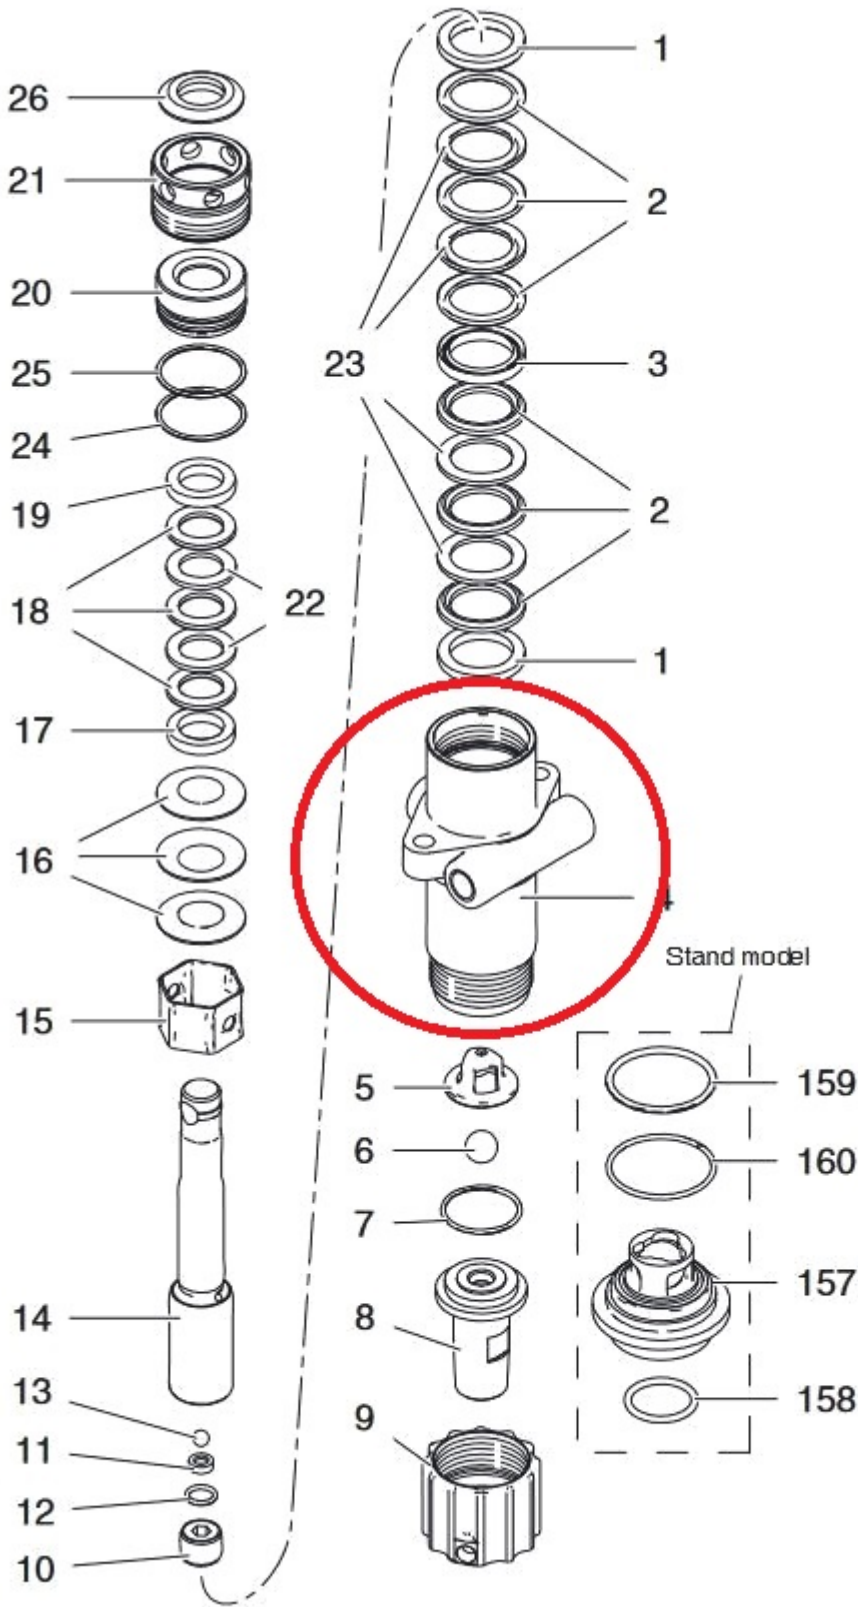

Suits LP Old Models Produced before 2012 -

- **LP2400 Manual** (1999-2006)
- **LP2500 Manual** (1999-2006)
- **LP2600 Manual** (1999-2006)
- **LP400 Manual** (mechanical pressure control)
- **LP400 Manual** (2006 - 2012)