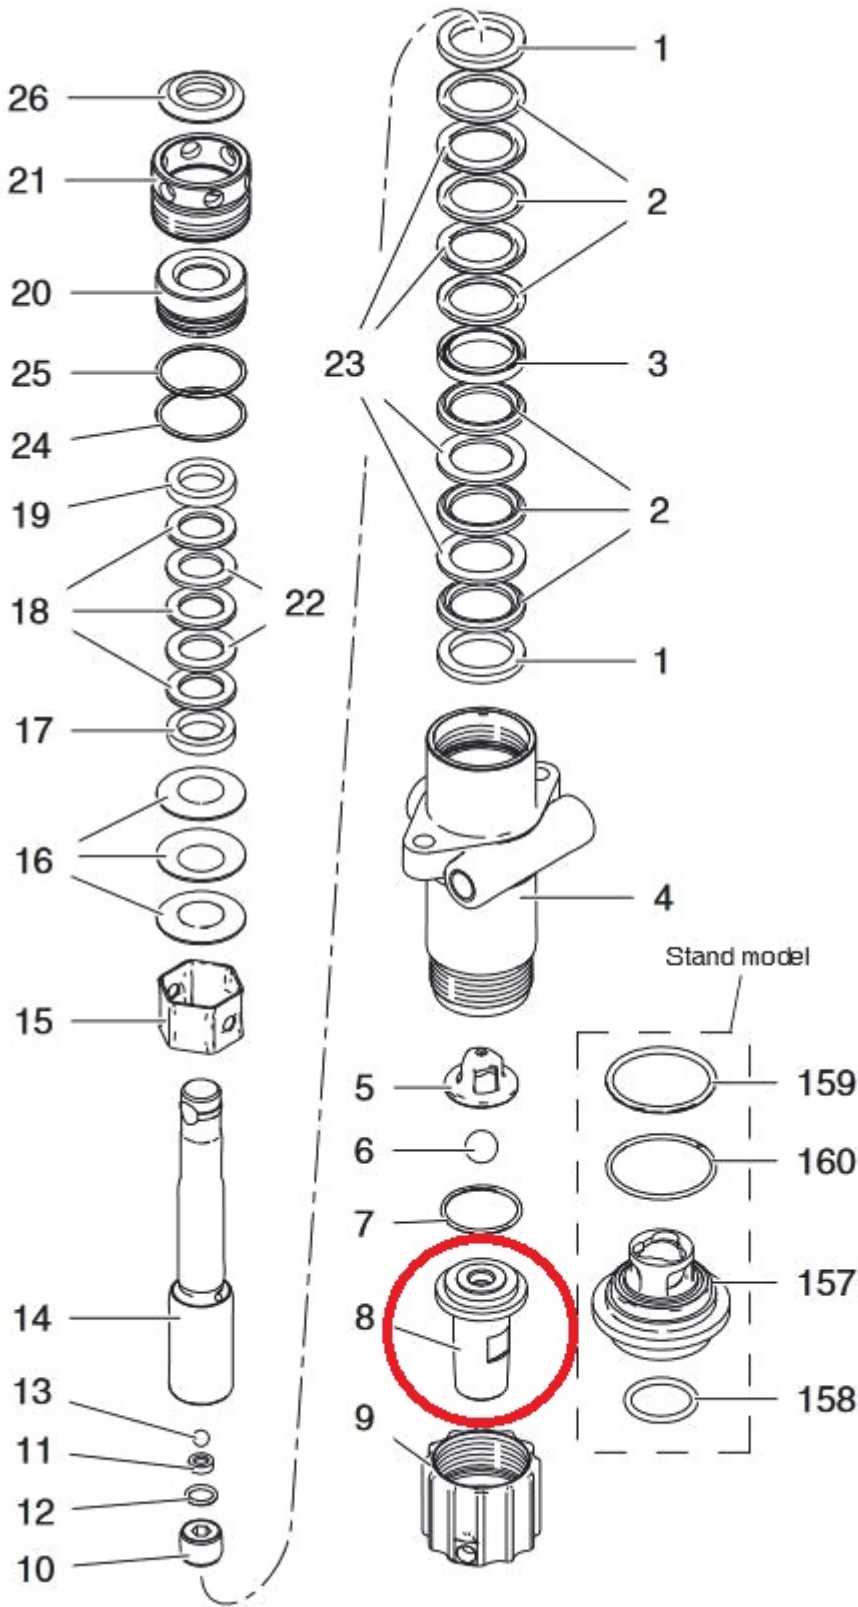

Airlessco Part No. 331292

Replaces Airlessco Part No. 331-292

[Visit our product download centre for manuals & spare parts](#)