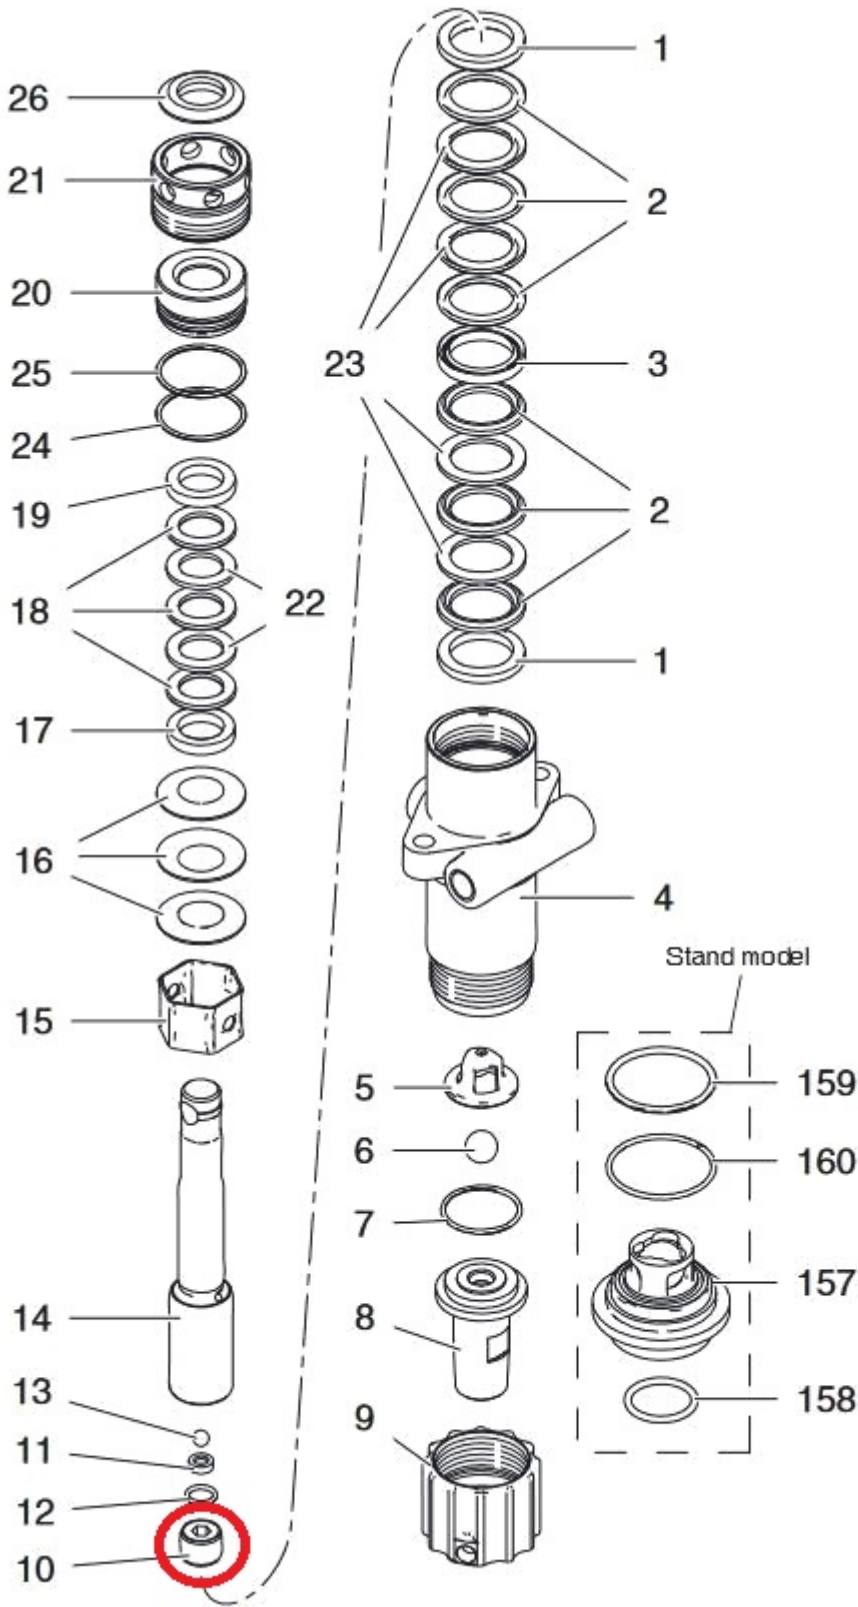

Airlessco 331-093 Piston Assembly Includes -

- Item 10 - 331314 Outlet Seat Retainer
- Item 11 - 331026 Outlet Seat
- Item 12 - 111457 O-Ring
- Item 13 - 331027 Outlet Ball Piston
- Item 14 - XXXXXX Piston
- •