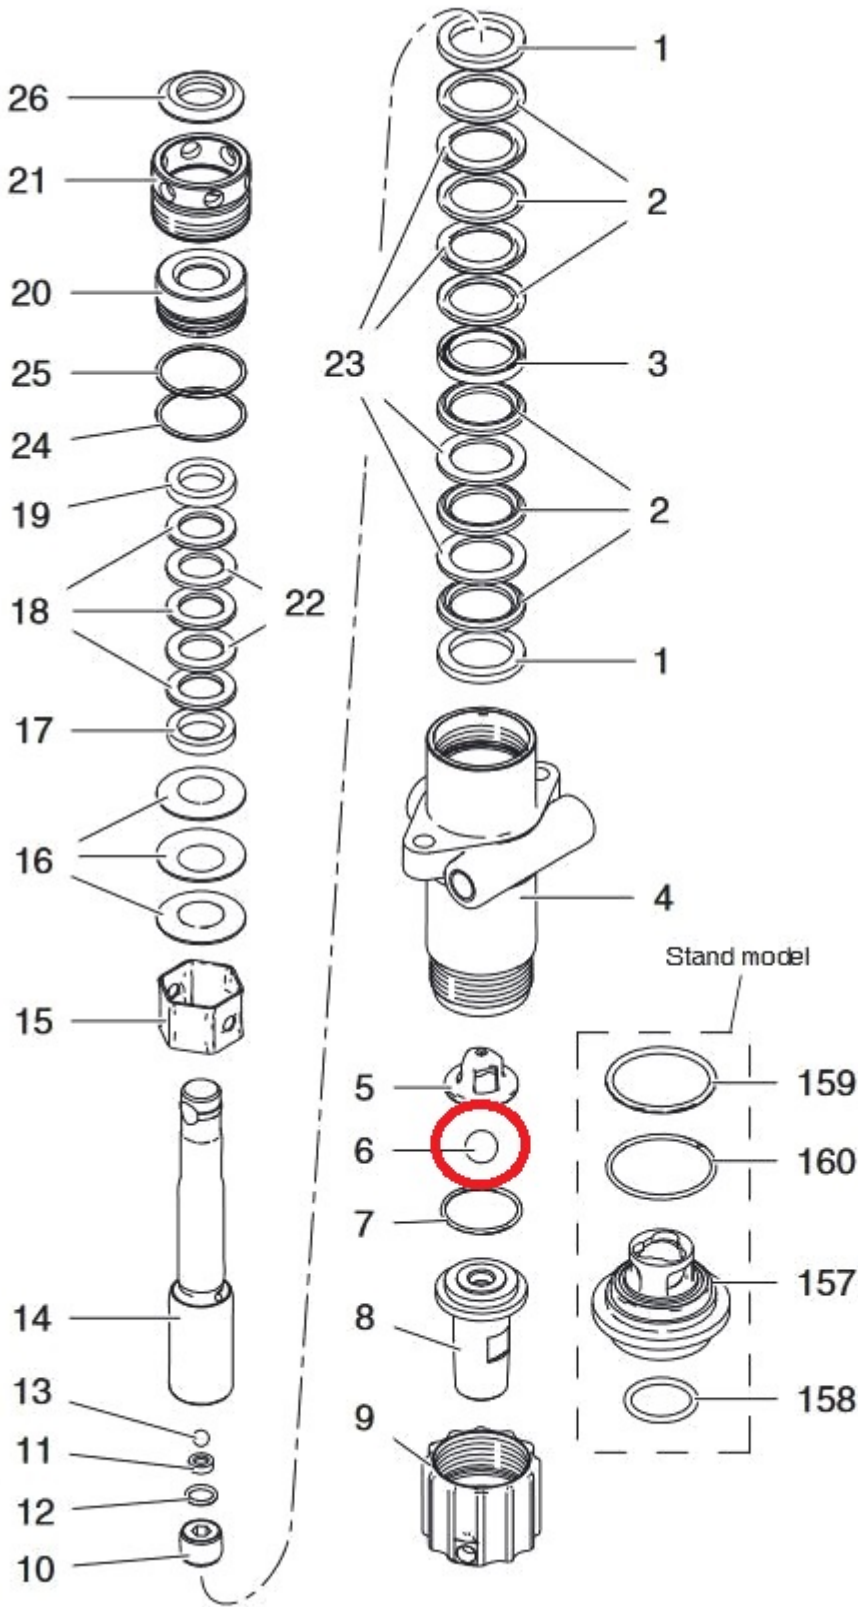

Airlessco Part No. 331030

Replaces Airlessco Part No. 331-030

[Visit our product download centre for manuals & spare parts](#)