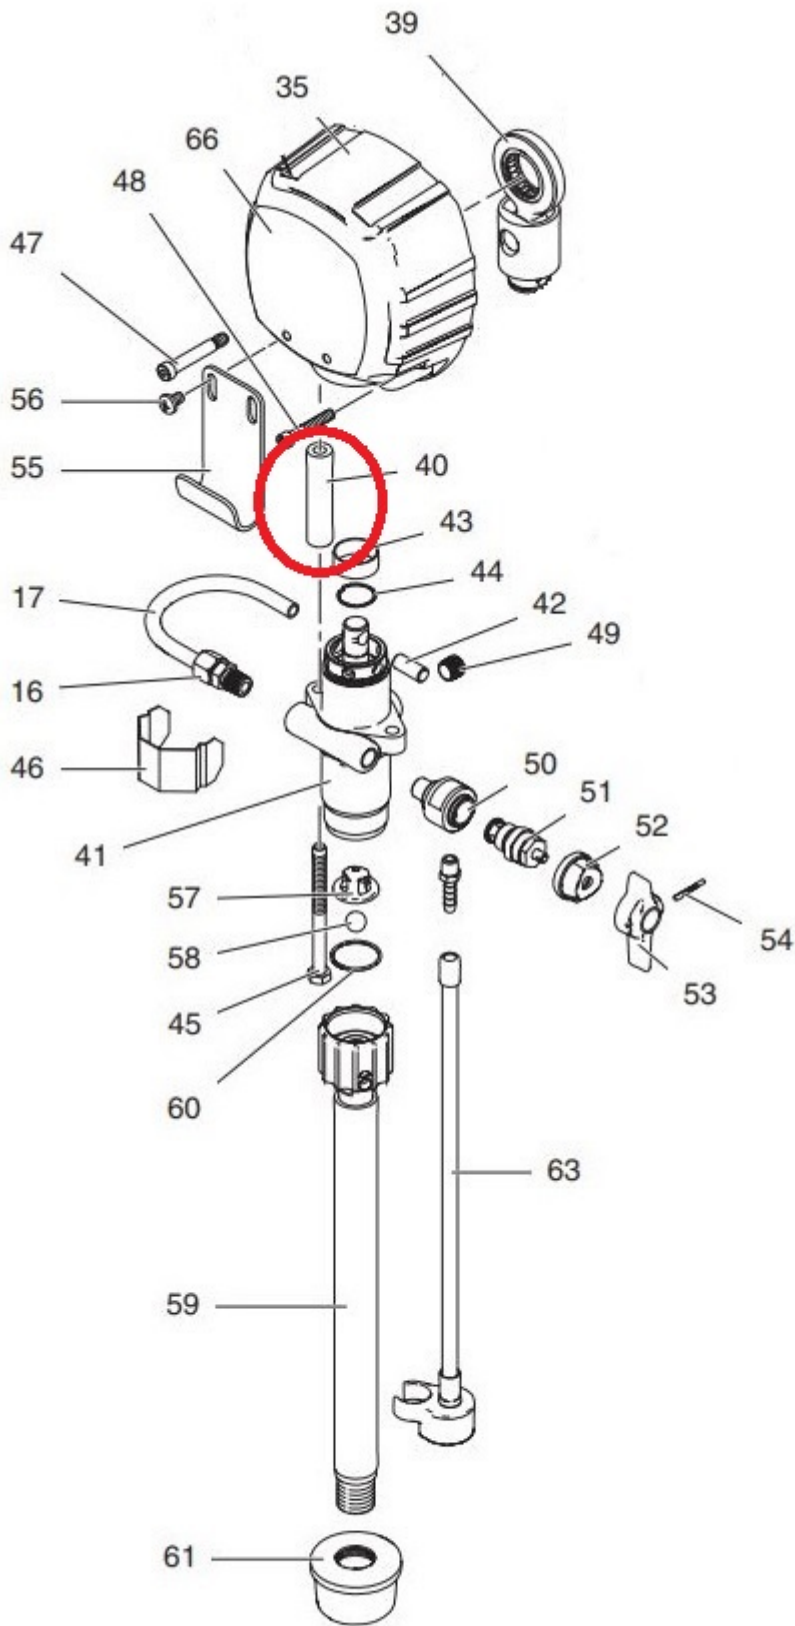

Airlessco Part No. 331074

Replaces Airlessco Part No. 331-074

[Visit our product download centre for manuals & spare parts](#)