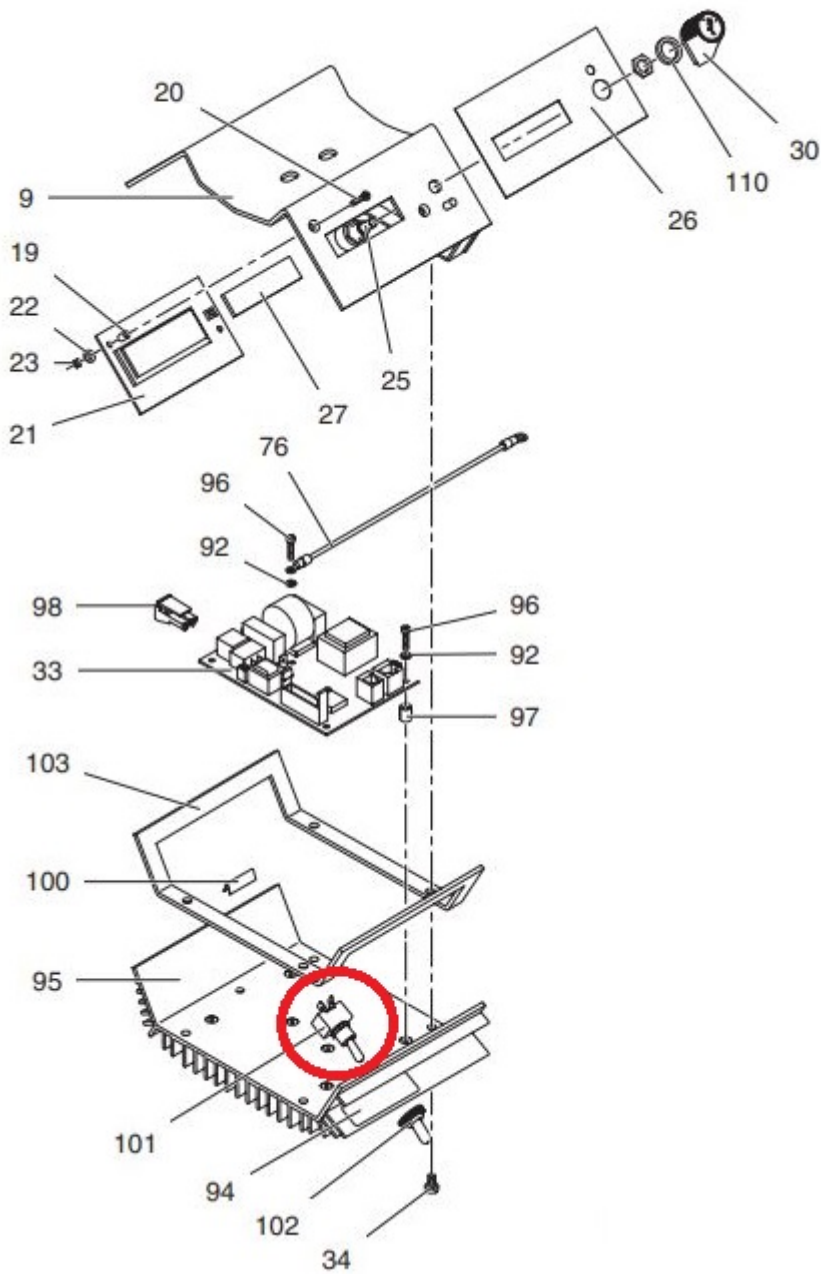

Airlessco Part No. 301083

Replaces Airlessco Part No. 331-311

[Visit our product download centre for manuals & spare parts](https://airless.com.au/product-download-centre-for-manuals-&-spare-parts)