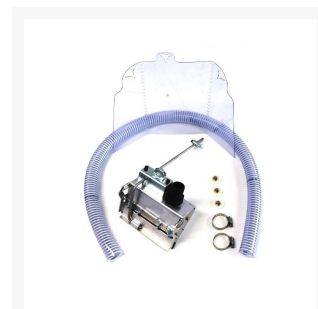

# Graco 24Z726 EZ Bead System 6 Inch for LineLazer 3400 and ES500

Regular Price

**\$2,673.00**

Special Price

**\$2,539.35**

**INCL. GST**

## Short Description

---

Graco 24Z726 EZ Bead System with 1x6 Inch Glass Bead Dispenser are suitable to Graco LineLazer 3400 and ES500 Battery Powered airless line marking machines for applying glass bead to painted lines. Simple to fit and includes everything required to dispense glass beads.

## Description

---

Graco EZ Bead glass bead dispensing system is the perfect accessory add-on to your Graco LineLazer 3400 and ES500 allowing you to dispense glass bead into the wet line producing reflective lines for added safety.

The Graco EZ Bead System with 1 Dispensers includes –

- Graco glass bead box with lid
- Bead box mounting frame
- 1 x 6" glass bead dispensers
- All bolts, clamps and hose
- Will suit two gun line marking machine