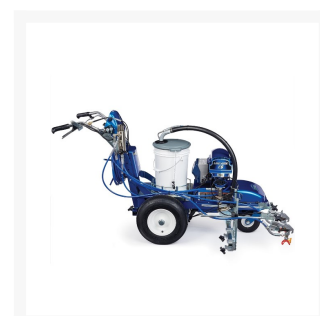

# Graco LineLazer V ES 2000 Battery-Powered Line Striper with Two Automatic Guns 25U686

Regular Price  
**\$36,729.00**  
Special Price  
**\$31,219.65**  
**INCL. GST**

## Short Description

The LineLazer V ES 2000 HP automatic series with 2 auto guns provides automatic, fume-free, noise-free and vibration-free striping performance on any indoor job as well as the power and features to deliver the highest productivity needed to tackle large outdoor applications.