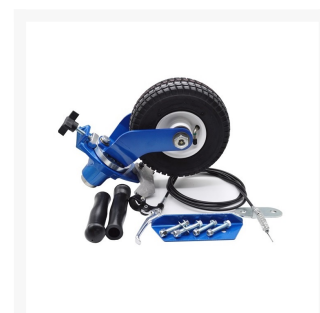

Graco 241105 Front Wheel Assembly Complete LineLazer

\$1,485.00
INCL. GST

Product Images

Short Description

Graco 241105 Front Wheel Assembly Complete will suit LineLazer IV & V line marking machines. Complete replacement swivel wheel assembly includes cable, trigger and hand grips.

Description

Graco 241105 Front Wheel Assembly Complete will suit LineLazer IV & V line marking machines. Complete replacement swivel wheel assembly includes cable, trigger and hand grips.

Graco 241105 Front Wheel Assembly includes the following items -

Please note item 24 (108868 Clamp, cable) & Item 168 (17H683 Label EZ-Align) are not included

Graco Part No. 241105

Replaces Part No. 240719

AA Spray stock a full range of Graco LineLazer V line marking machines, spare parts, filters, guns, tips &