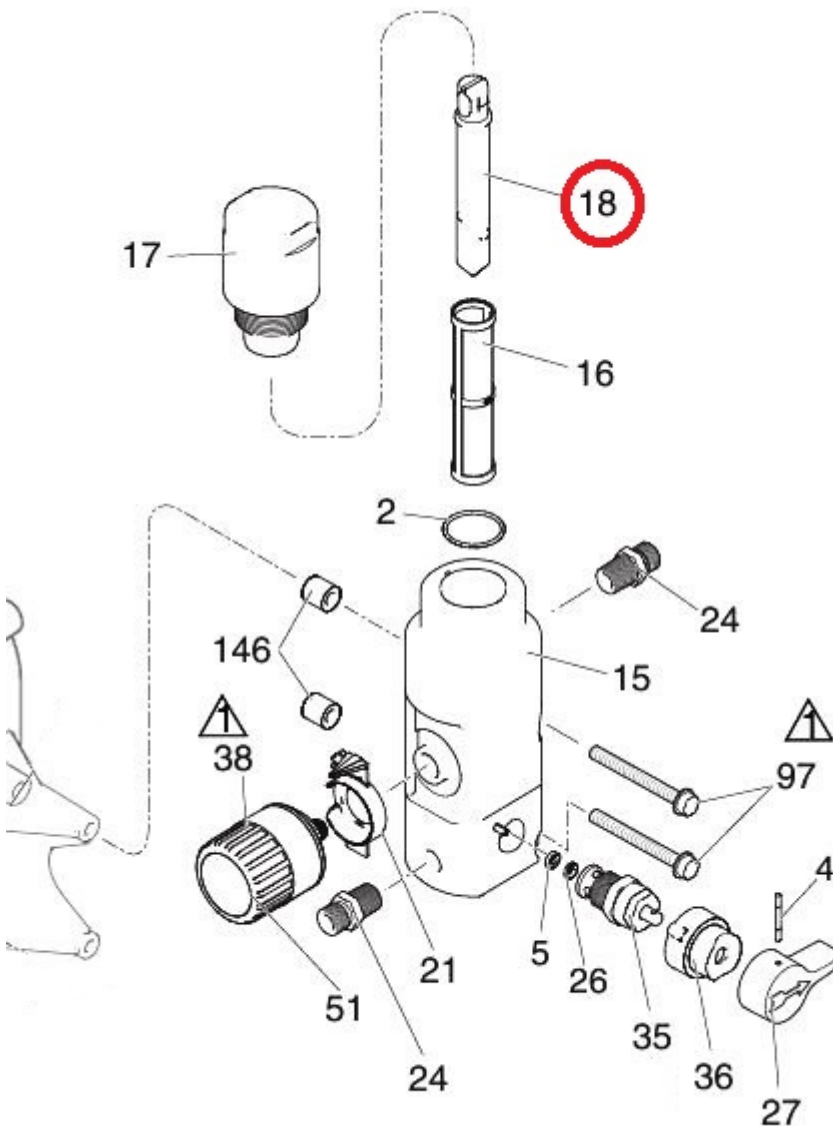

Graco 15B071 Insert Filter

\$9.13
INCL. GST

Product Images

Short Description

Graco 15B071 Insert Filter will suit all 390, 395, 490, 495 & 595 airless sprayers plus LineLazer ES500 manifold filters. Used to support and hold in place Graco 246384 manifold filter element.

Description

Graco 15B071 Insert Filter will suit all 390, 395, 490, 495 & 595 airless sprayers plus LineLazer ES500 manifold filters. Used to support and hold in place Graco 246384 manifold filter element.

Graco 15B071 Insert Filter will fit the following models

- 390, 395, 490, 495, 595 Airless Sprayers,
- 390PC Battery Powered Sprayers
- ES500 Battery Powered Line Markers
-

Replaces Graco Part No. 15B071