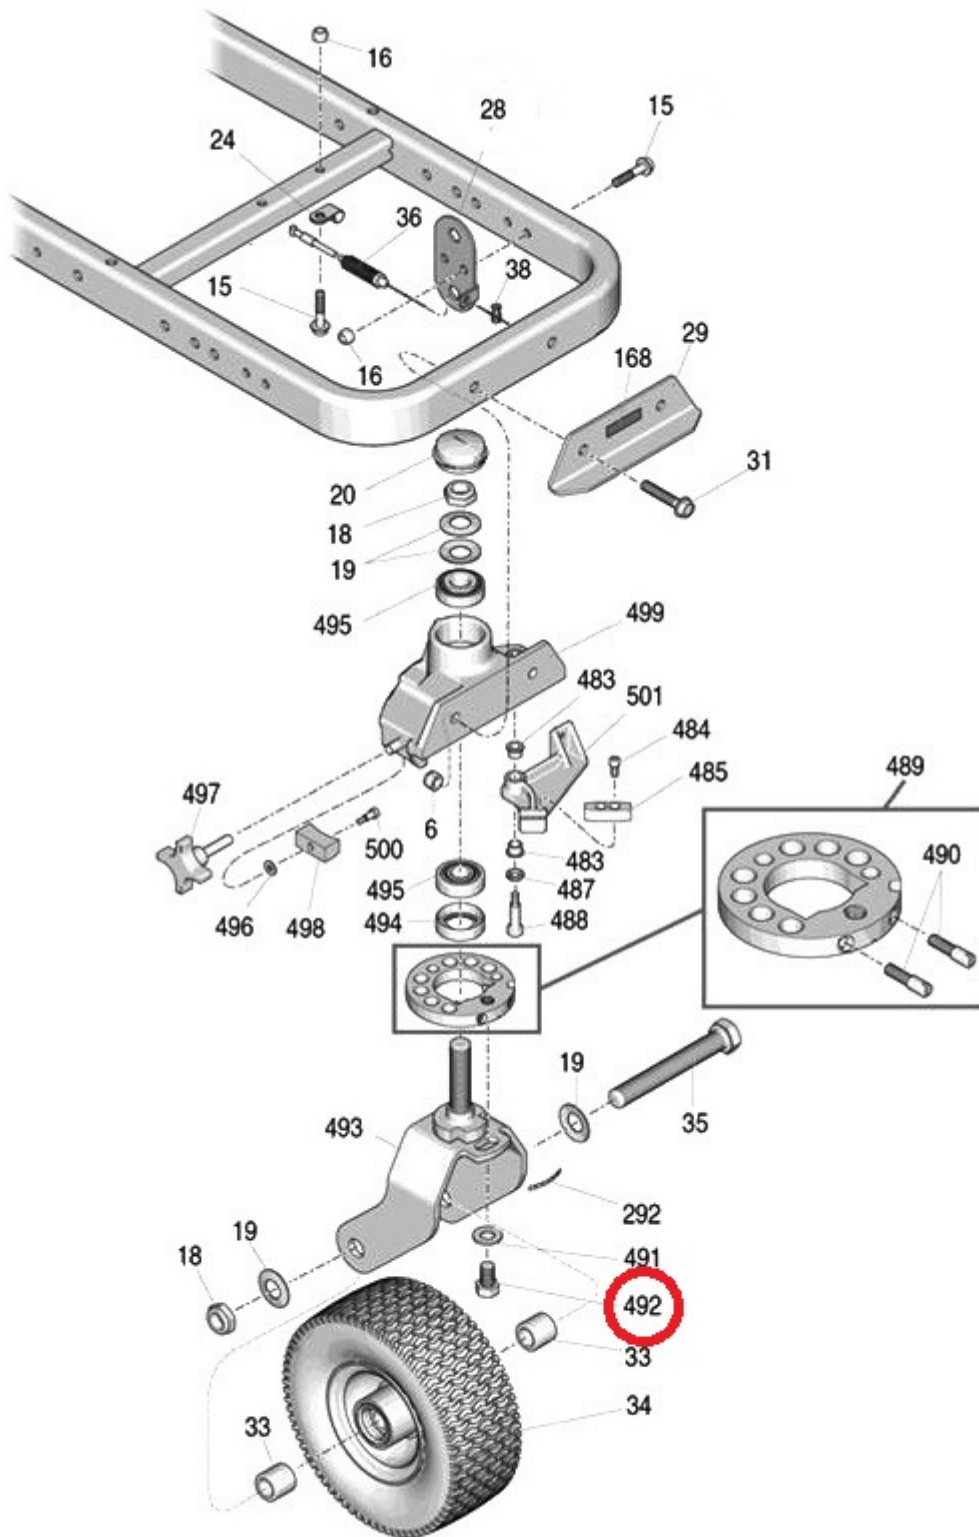

## Product Images

## Short Description

---

Graco 114681 Screw Cap Hex HD is used throughout the range of LineLazer IV & V Series machines.

## Description

Graco 114681 Screw Cap Hex HD is used throughout the range of LineLazer IV & V Series machines.

View all items used on [241105 Front Wheel Assembly](#)

Graco Part No. 114681

AA Spray stock a full range of Graco LineLazer V line marking machines, spare parts, filters, guns, tips & accessories with fast delivery Australia wide.