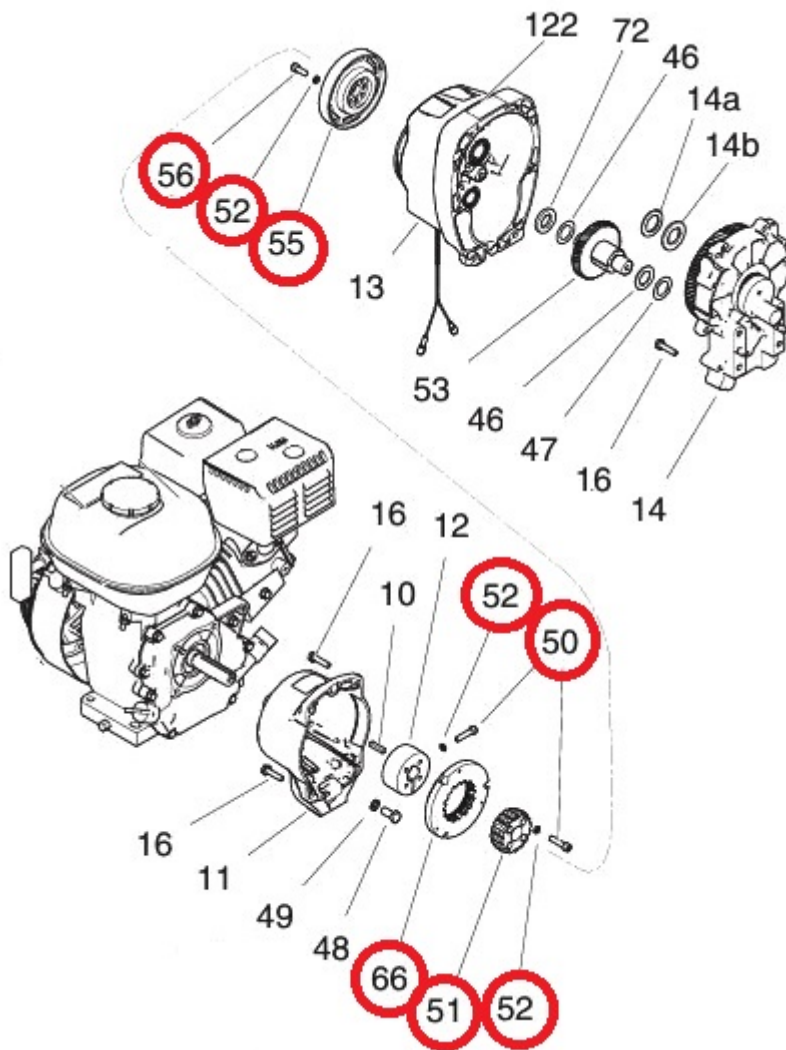

Graco 241113 Kit Repair Clutch 5900 7900

\$1,353.00
INCL. GST

Product Images

Short Description

Graco 241113 Kit Repair Clutch 5900/7900 will suit Gmax II 5900/7900 petrol airless sprayers and LineLazer III, IV & V 5900 line marking machines.

Description

Graco 241113 Kit Repair Clutch 5900/7900 will suit Gmax II 5900/7900 petrol airless sprayers and LineLazer III, IV & V 5900 line marking machines.

Graco 241113 Kit Repair Clutch includes -

- Item 50 – 108803 Screw, hex socket head
- Item 51 – XXXXX Hub, armature
- Item 52 – 105510 Washer, lock, spring
- Item 55 – XXXXX Rotor, clutch 5 inch
- Item 56 – 101682 Screw, cap, sch
- Item 66 – XXXXX Armature, clutch 5 inch