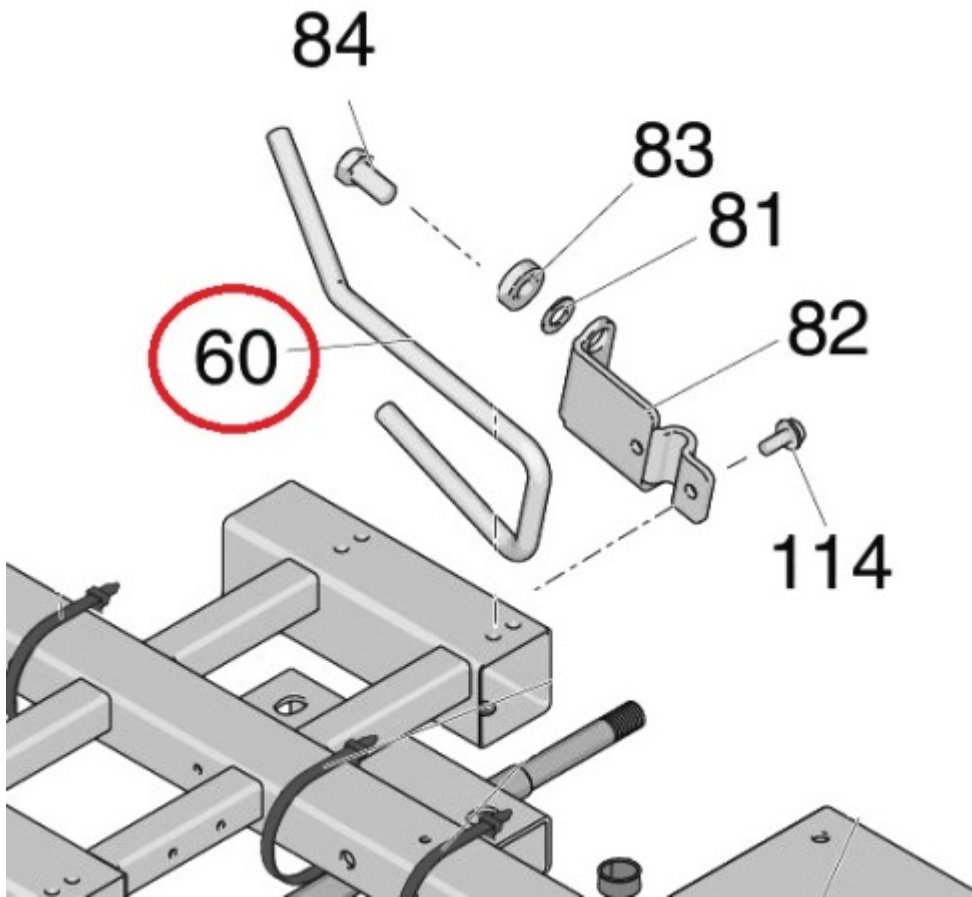

Graco 15E993 Rod Brake 3400

\$111.10
INCL. GST

Product Images

Short Description

Graco 15E993 Rod Brake for Graco 3400 & ES500 line marking machines. Includes Orange vinyl cap (Part No. 114808) for hi-visibility and grip.

Description

Graco 15E993 Rod Brake for Graco 3400 & ES500 line marking machines. Includes Orange vinyl cap (Part No. 114808) for hi-visibility and grip.

Graco LineLazer 3400/ES500 Foot Brake assembly uses the following items –

- Item 60 - 15E993 Rod Brake (Used only on 3400 & ES500)
- Item 81 - [195134 Spacer, ball guide](#)
- Item 82 - [198891 Bracket](#)
- Item 83 - [198931 Bearing](#)
- Item 84 - [113961 Screw cap, hex HD](#)

Graco Part No. 15E993

[Visit our product download centre for manuals & spare parts](#)

Additional Information

Brands	Graco
Equipment Type	Line Marking Machines
Machine Type	Petrol, Battery
Machine Model Number	3400 LineLazer, ES500 Battery
OEM	Original Part